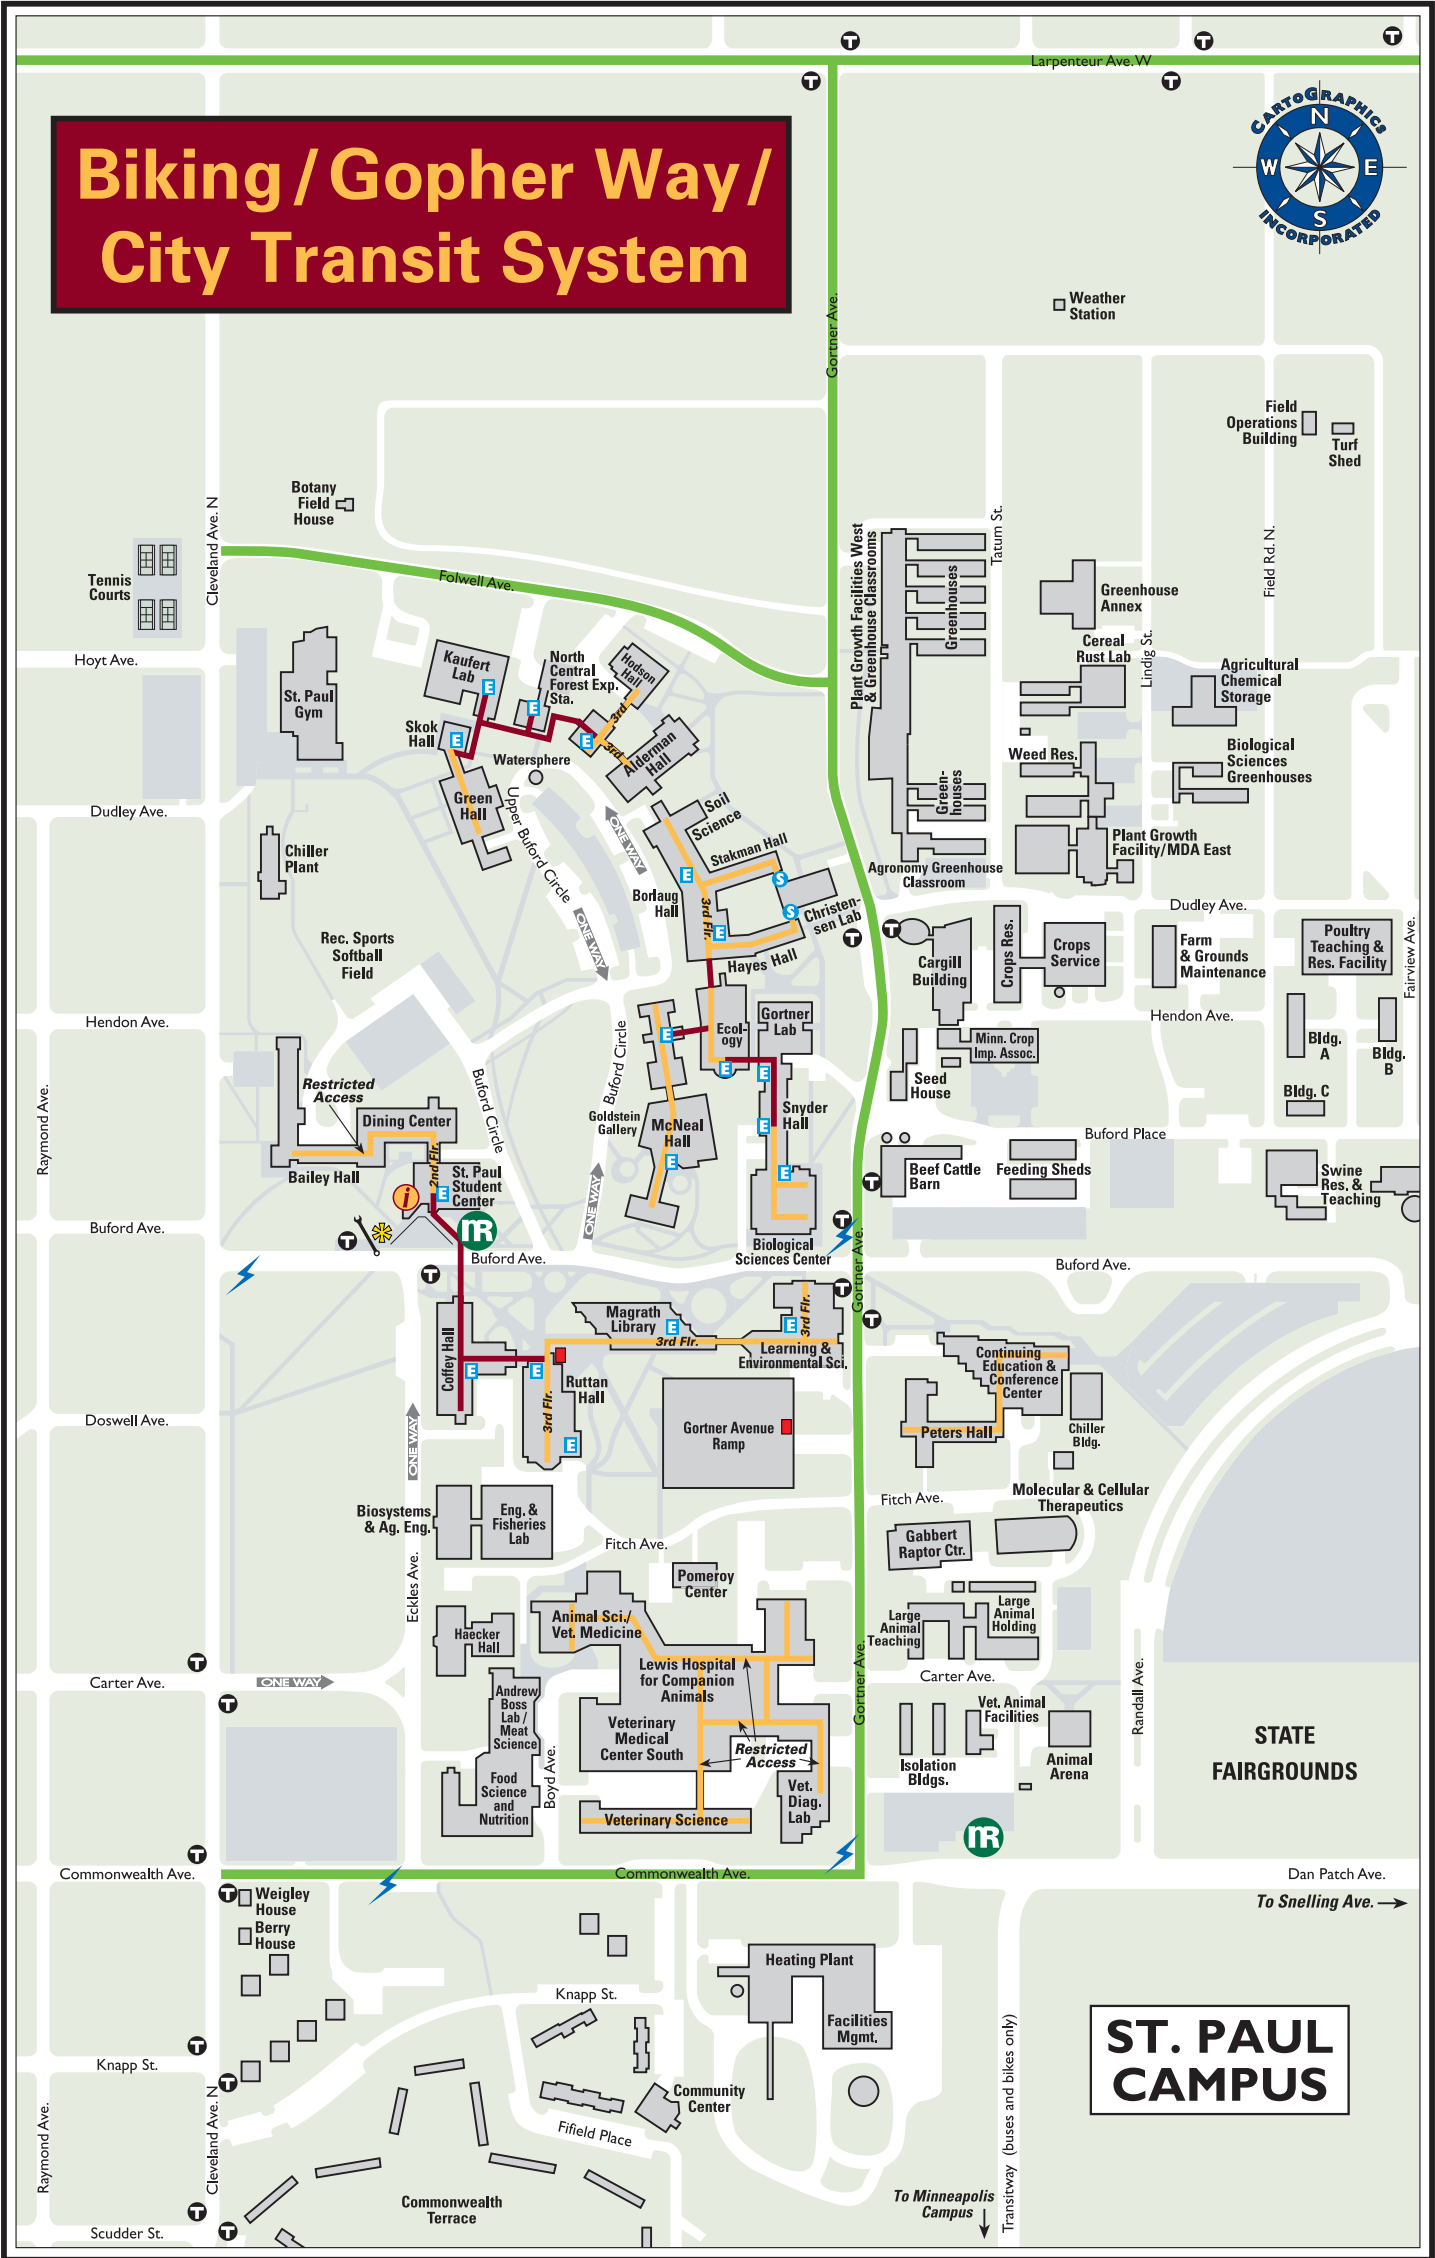

Biking / Gopher Way / City Transit System

**ST. PAUL
CAMPUS**

Biking information:

- Bike racks are located near most buildings.
- Bike lane**
- Bike locker**
- ZAP station**
- Air station**
- Fix-it station**
- Nice Ride bicycle kiosk**
- Metro Transit bus stop**
- PTS self-service information**

Tunnel & skyway information:

- Tunnel**
- Above-ground connection** (level indicated when other than 1st floor)
- Elevator – disability access**
- Stairway – no disability access**

Open Monday–Friday from 8:00 a.m. to 4:30 p.m. Access varies depending on location. Some tunnels/skyways are restricted. Restrictions are posted at tunnel/skyway entrances. Security cameras and disability access vary from route to route. To contact a free Campus Security Escort, available 24/7, call 612-624-WALK (9255). Questions? Call the PTS Office at 612-626-7275.