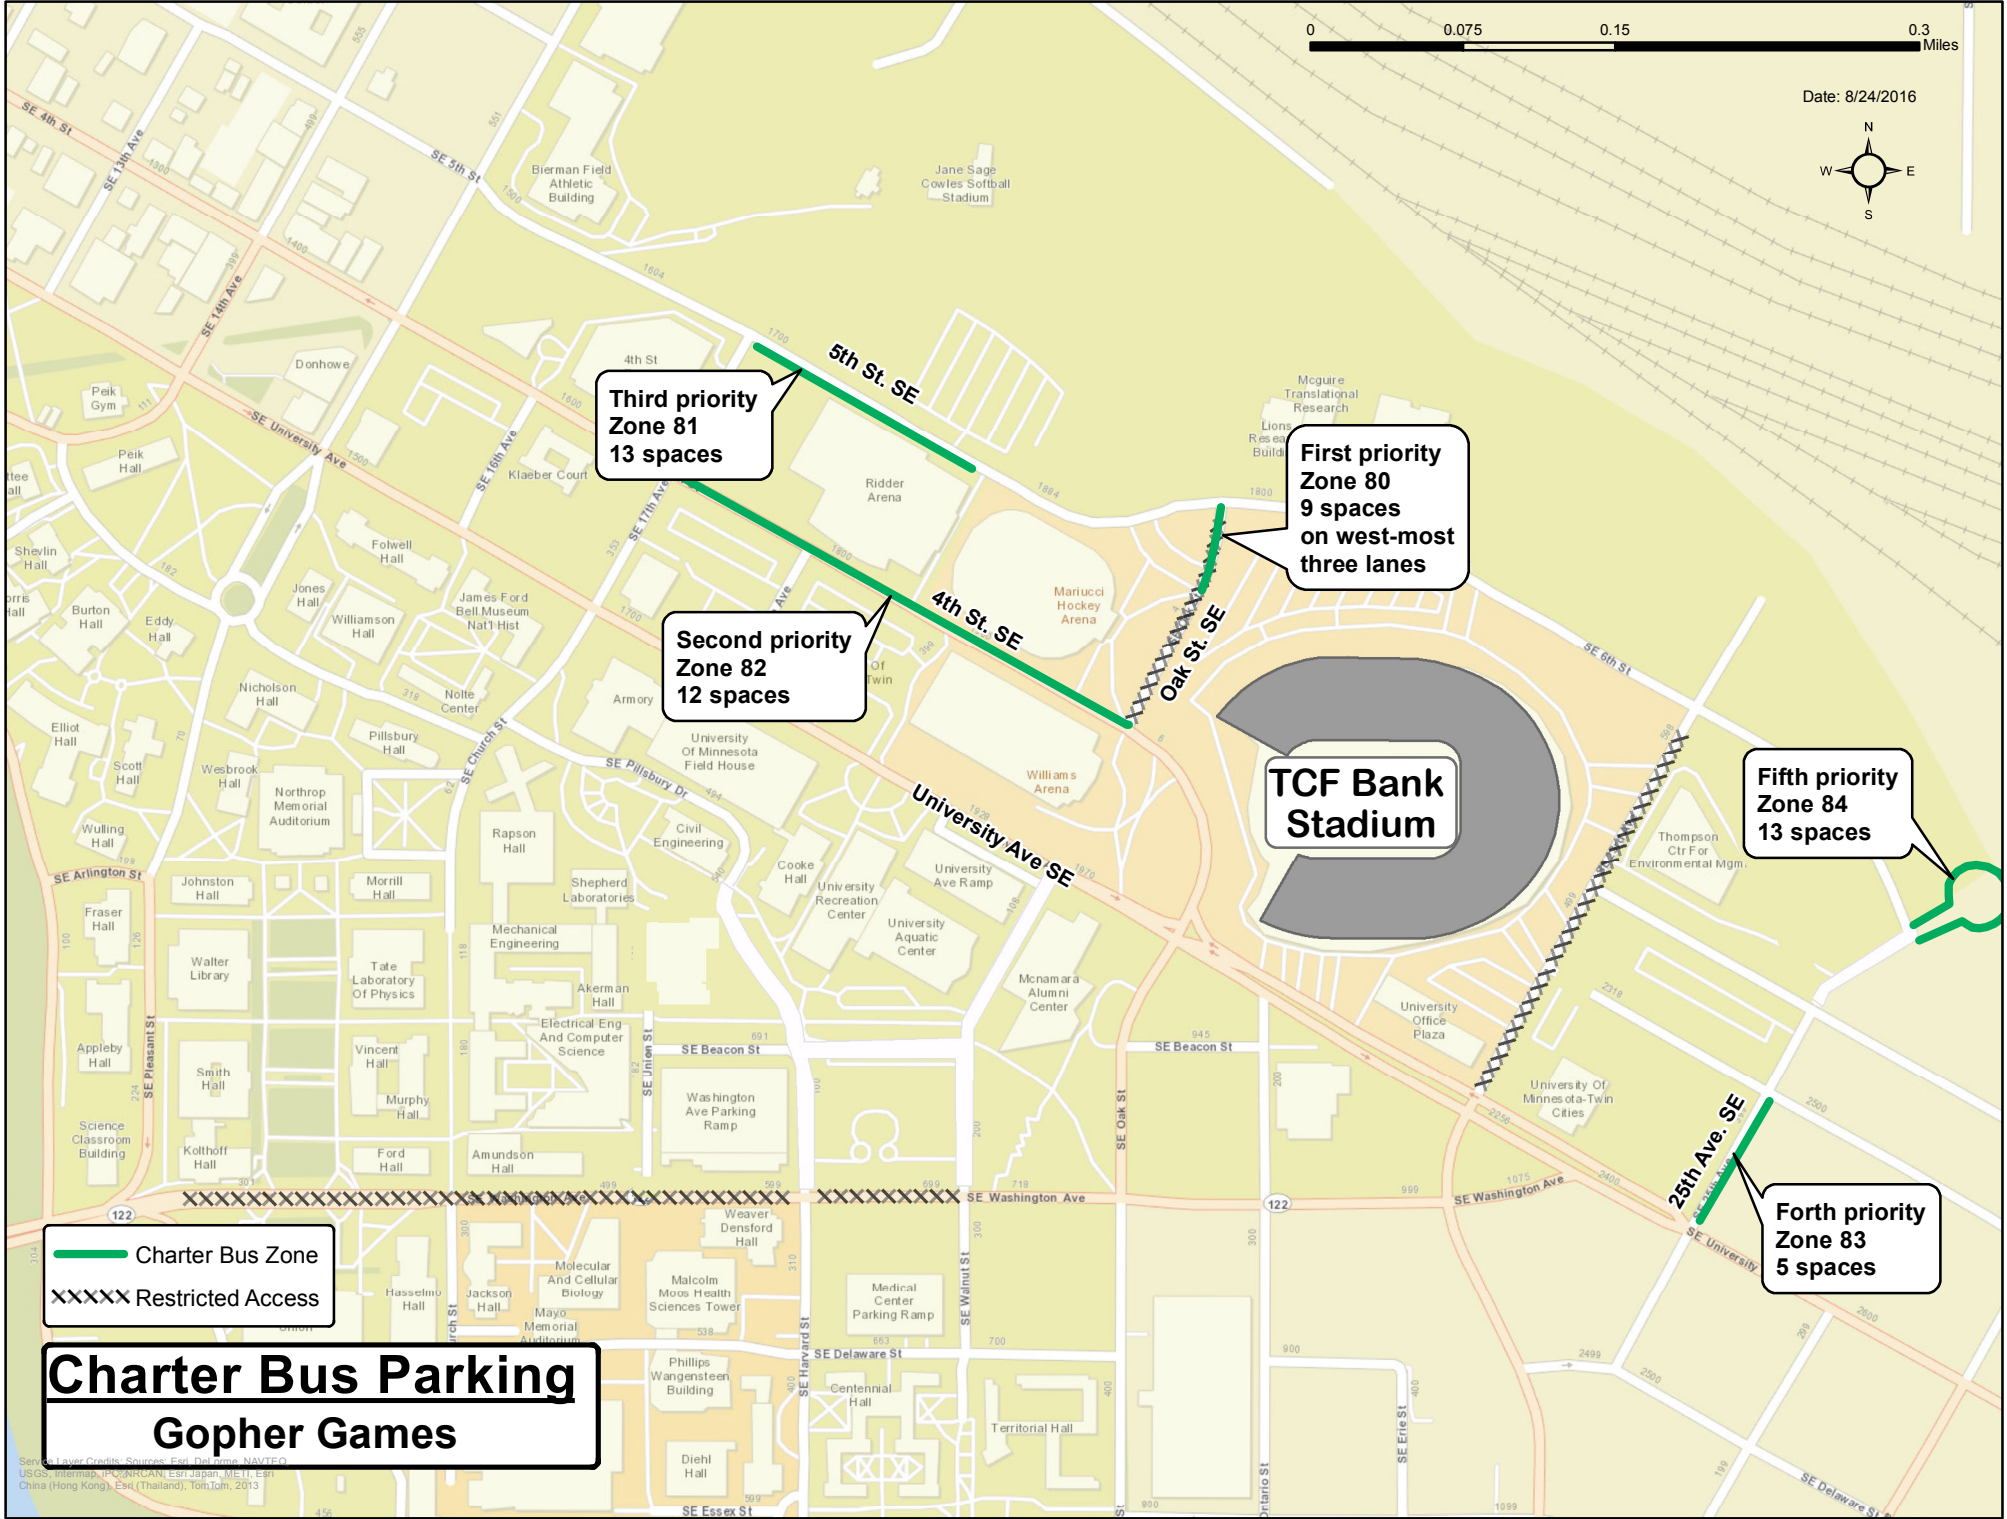

Third priority
Zone 81
13 spaces

First priority
Zone 80
9 spaces
on west-most
three lanes

Second priority
Zone 82
12 spaces

TCF Bank
Stadium

Fifth priority
Zone 84
13 spaces

Forth priority
Zone 83
5 spaces

— Charter Bus Zone
XXXXX Restricted Access

Charter Bus Parking Gopher Games