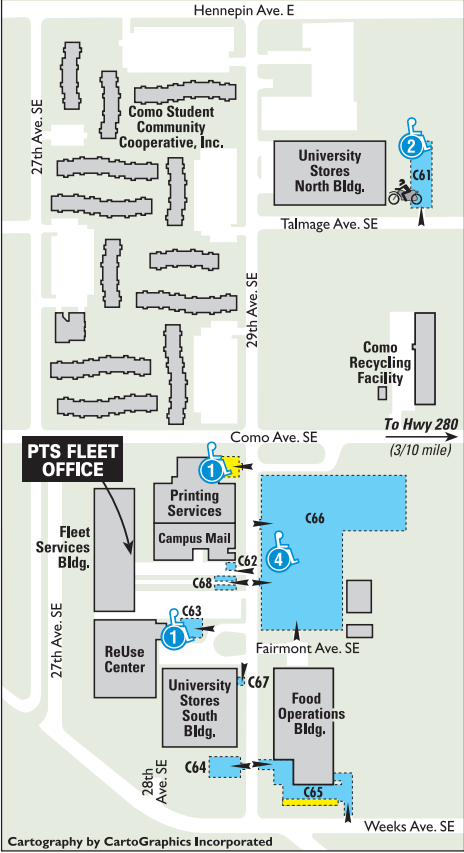

Como and 29th Ave. Vicinity

Cartography by CartoGraphics Incorporated

-  Meter parking
-  Contract parking
-  Facility entrance and/or exit
-  Disability parking area (number indicates capacity)
-  Motorcycle contract parking area