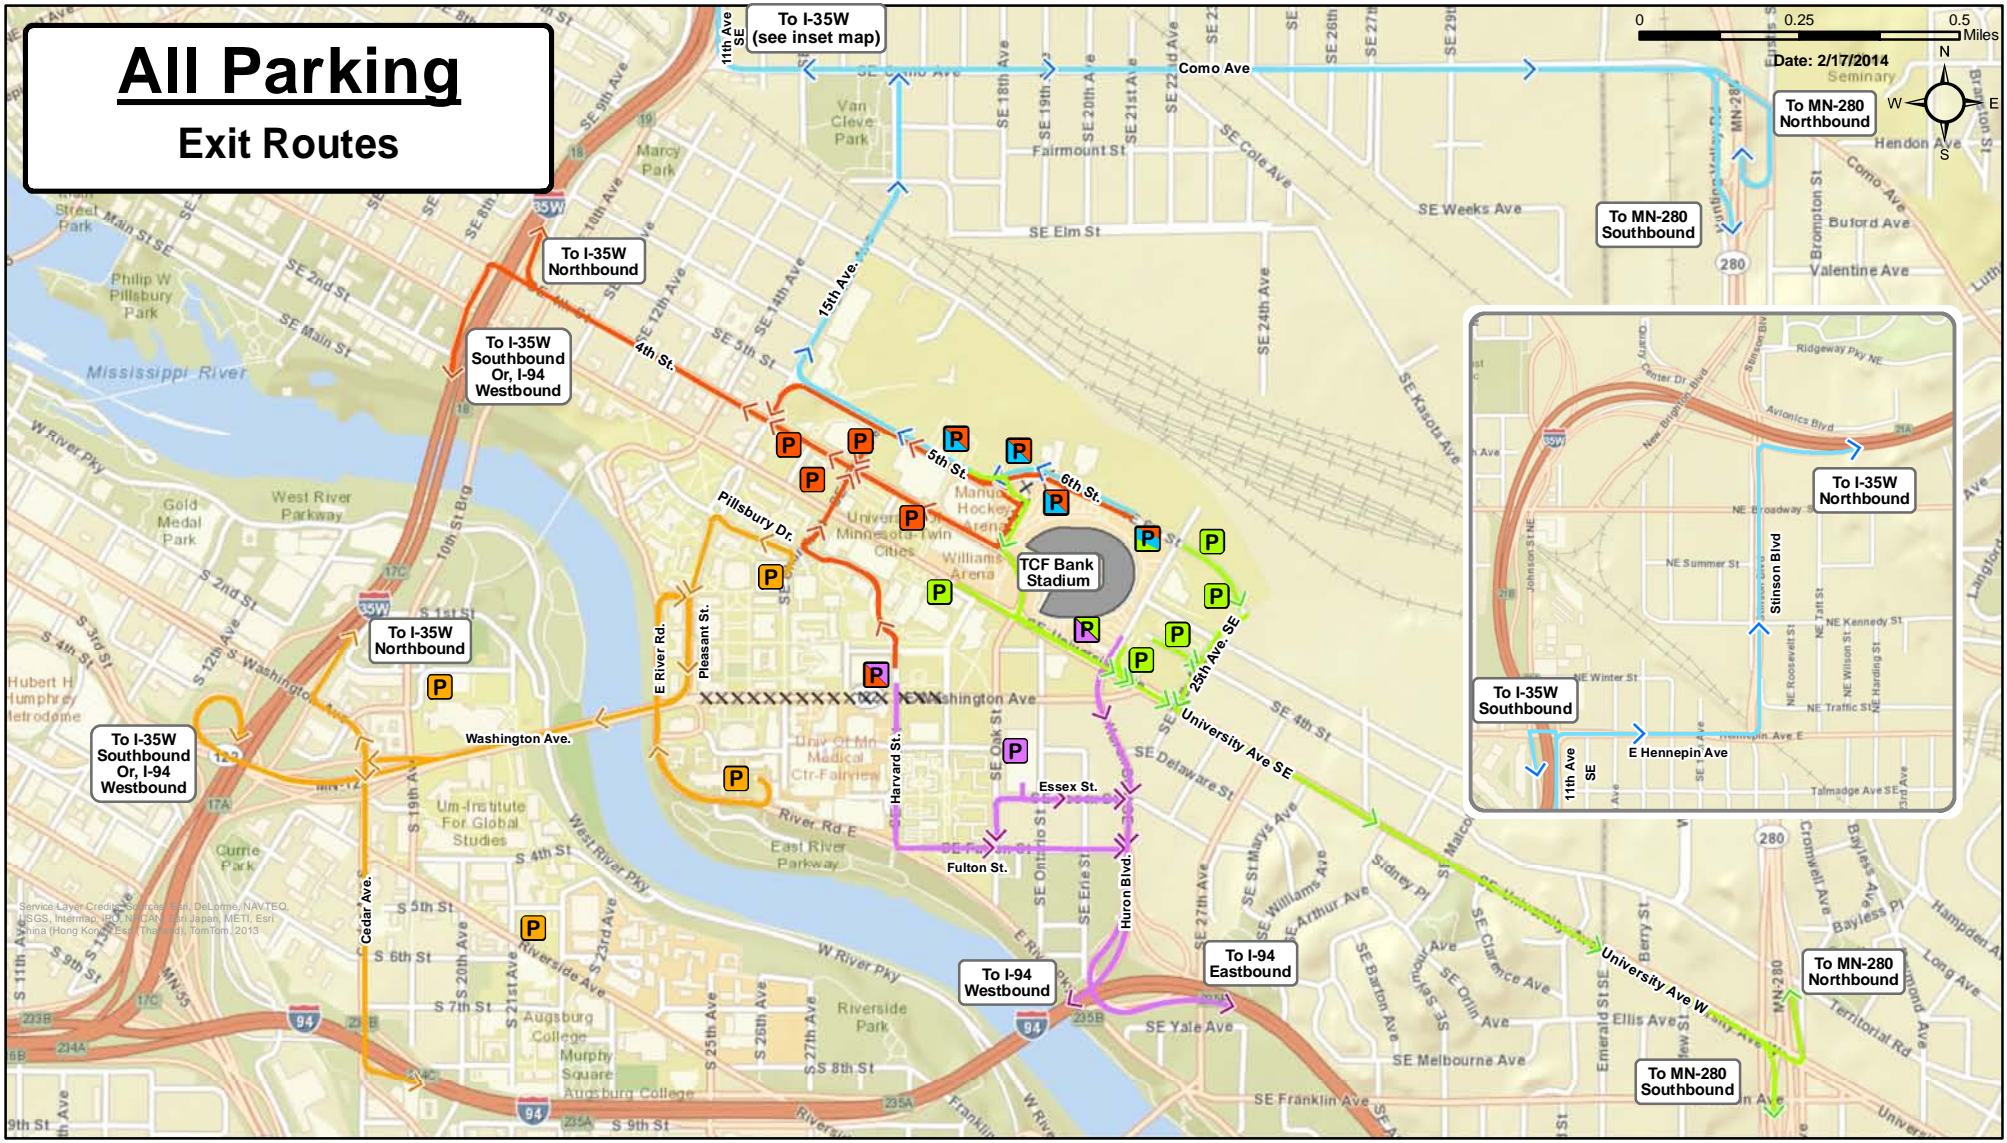

To I-35W
Northbound

To I-35W
Southbound

To MN-280
Northbound

To MN-280
Southbound

To I-35W
Northbound

To I-35W
Southbound
Or, I-94
Westbound

To I-94
Westbound

To I-94
Eastbound