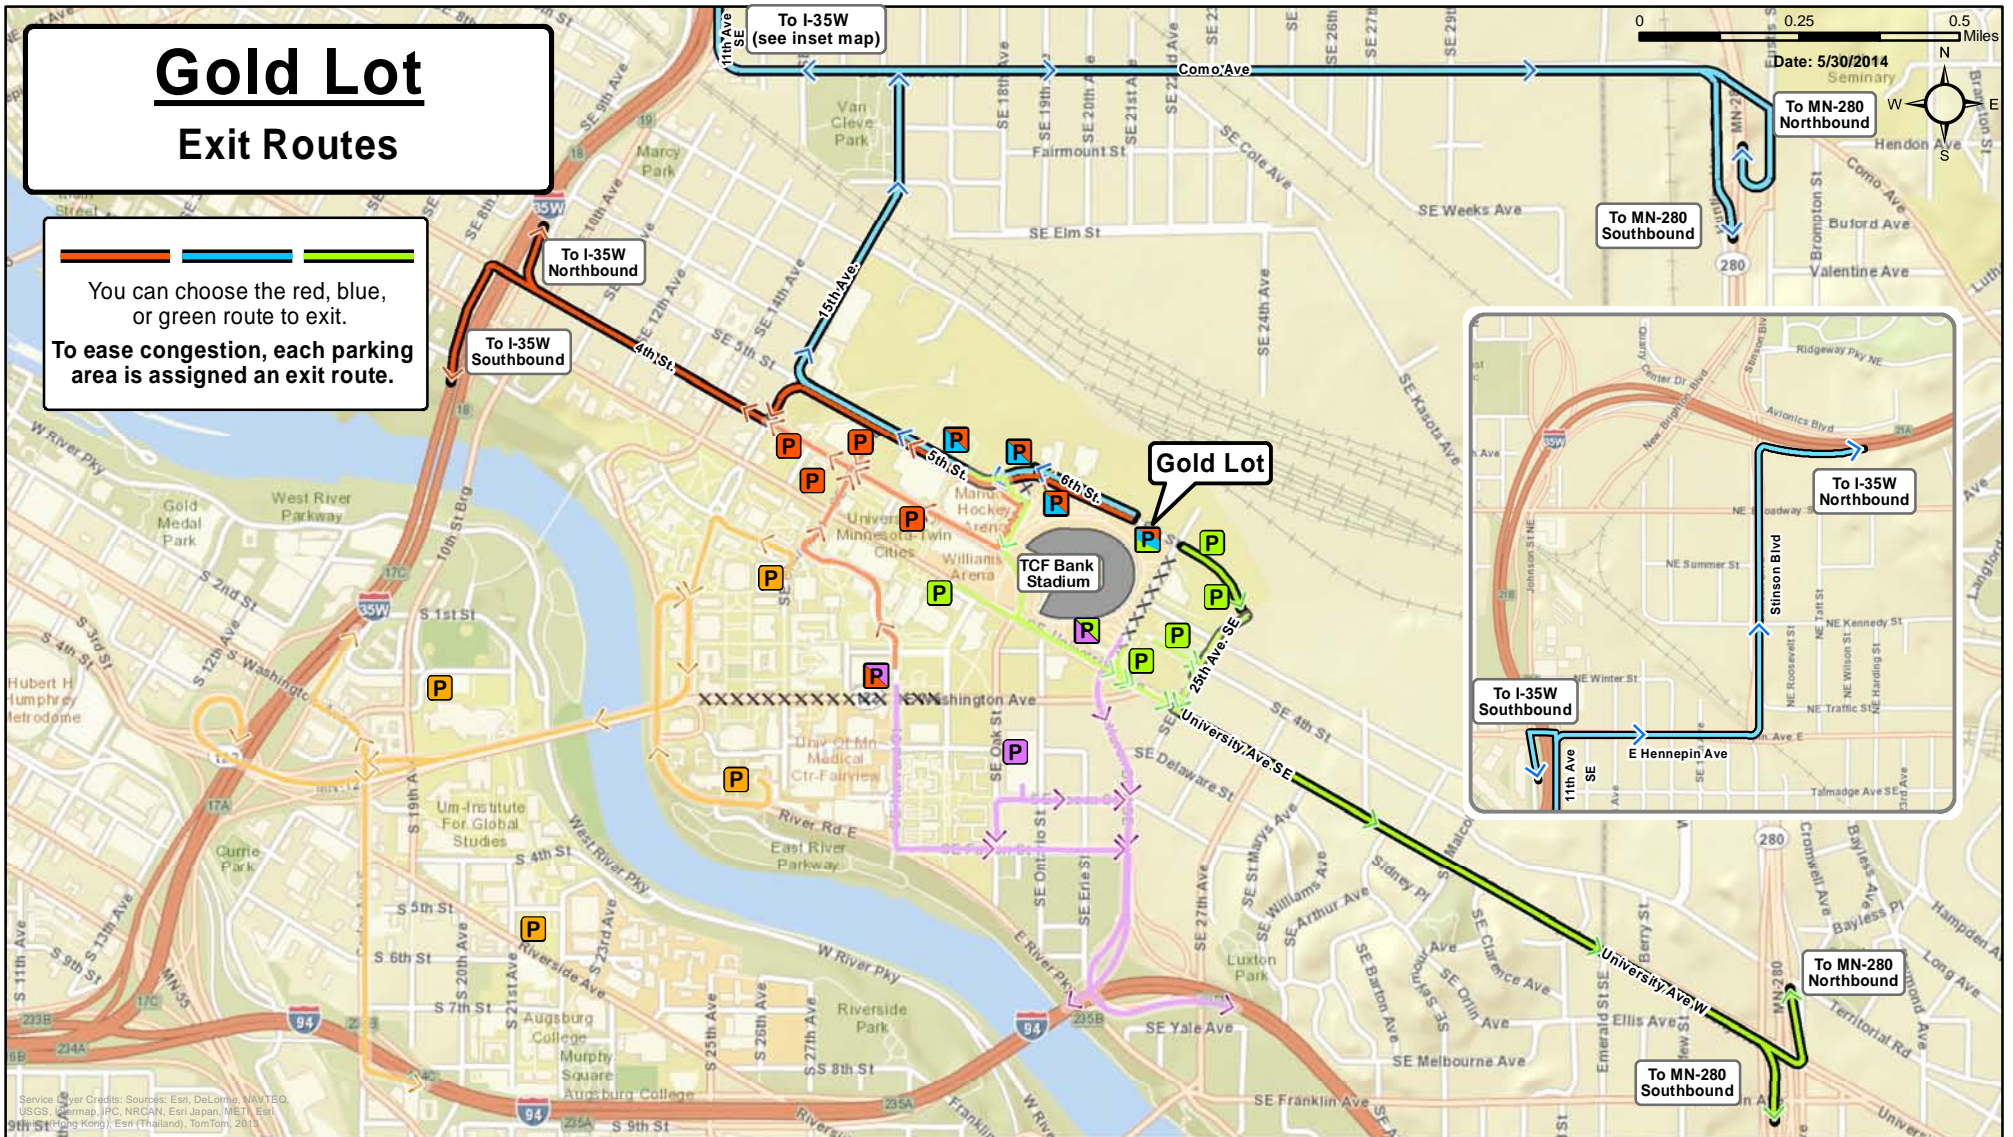

- From I-35W Southbound**
1. Exit at University Ave. (Exit 18)
  2. Left at University Ave.
  3. Left at 15th Ave.
  4. Right at 5th St., continue to 6th St.
  5. Right into Gold Lot.

- From MN-280 Southbound**
1. Exit at University Ave.
  2. Right at University Ave.
  3. Right at 25th Ave.
  4. Left at 6th St.
  5. Left into Gold Lot.

- From I-35W Northbound**
1. Exit at University Ave. (Exit 18)
  2. Right at University Ave.
  3. Left at 15th Ave.
  4. Right at 5th St., continue to 6th St.
  5. Right into Gold Lot.

- From MN-280 Northbound**
1. Exit at University Ave.
  2. Left at University Ave.
  3. Right at 25th Ave.
  4. Left at 6th St.
  5. Left into Gold Lot.

# Gold Lot Exit Routes

You can choose the red, blue, or green route to exit.  
To ease congestion, each parking area is assigned an exit route.

To I-35W  
Via Red Route

1. Left onto 6th St., continue onto 5th St.
2. From left lane, turn left onto 15th Ave.
3. Right onto 4th St.
4. Left onto I-35W South, or right onto I-35W North

To MN-280  
Via Univ. Ave.

1. Turn right onto 6th St.
2. Turn right onto 25th Ave.
3. Turn left onto University Ave. SE
4. Follow signs to MN-280

To I-35W  
Via Blue Route

1. Left onto 6th St., continue onto 5th St.
2. From right lane, turn right onto 15th Ave.
3. Left on Como Ave.
4. Right onto 11th Ave.