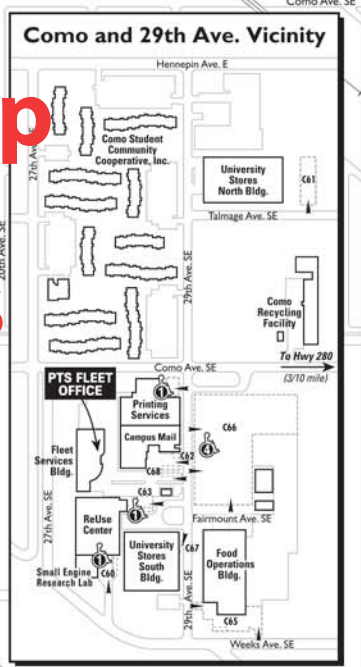

UNIVERSITY OF MINNESOTA MINNEAPOLIS EAST BANK

Campus Shuttle System Routes

- East Bank Circulator
 - Campus Connector
 - University Avenue Circulator
 - 4th Street Circulator
 - Bus stop
 - METRO LRT Line
- ⑧ Disability parking area-3 hours free (number indicates capacity)
 ⑧ Disability parking area-posted rates apply (number indicates capacity)
 ⑧ Disability transfer zone
 ① PTS self-service information
 Paratransit service: z.umn.edu/paratransit

GopherTrip Bus Stop Numbers

48

37

47

30

23

22

60

Washington Ave. Mall, between Pleasant St. and Walnut St., is for Buses and Emergency Vehicles Only.

Monday-Friday (Fall/Spring/Finals)																				
6	7	8	9	10	11	12	1	2	3	4	5	6	7	8	9	10	11	12	1	2
7:30 ← Every 5 min → 6:30 → Every 15 min → 12:15 (Mon-Wed) → 20 min → (Thurs-Fri) Campus Connector -121																				
← Every 10 min → 6:00 → Every 15 min → 12:15 (Mon-Wed) → 20 min → (Thurs-Fri) University Ave. Circulator -122																				
← Every 10 min → No service 4th Street Circulator -123																				
← Every 10 min → 9:30 Every 20 min → 3:00 Every 10 min → 5:30 → No service East Bank Circulator -120																				

Events may alter facility use and shuttle routes. For the most current map or additional info, visit www.umn.edu/pts