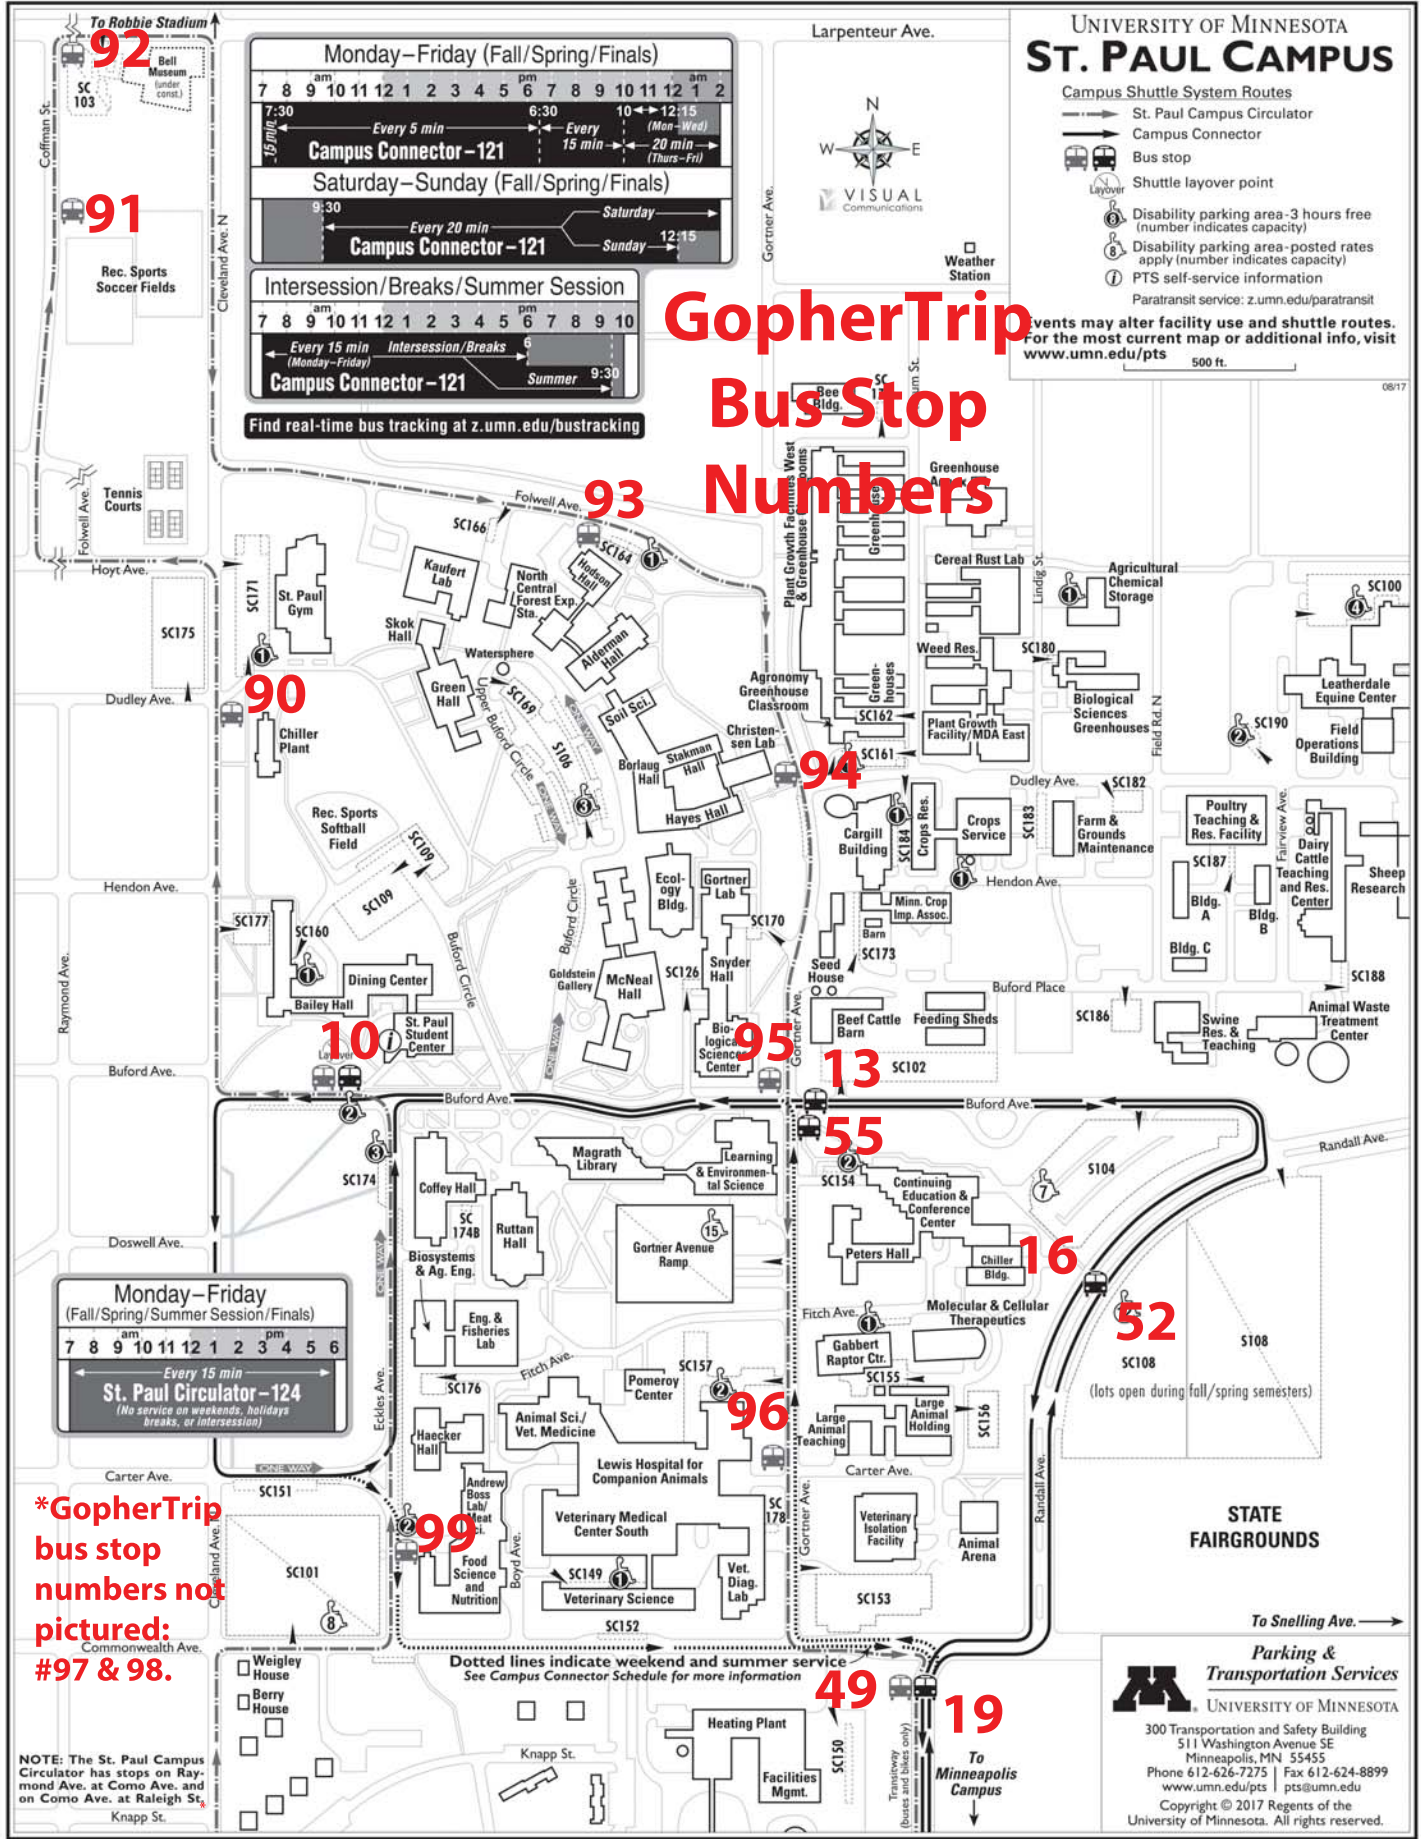

UNIVERSITY OF MINNESOTA
ST. PAUL CAMPUS

Campus Shuttle System Routes

- St. Paul Campus Circulator
- Campus Connector
- Bus stop
- Shuttle layover point

- ⑧ Disability parking area-3 hours free (number indicates capacity)
- ⑥ Disability parking area-posted rates apply (number indicates capacity)
- ① PTS self-service information
- Paratransit service: z.umn.edu/paratransit

Events may alter facility use and shuttle routes. For the most current map or additional info, visit www.umn.edu/pts

500 ft.

08/17

Monday–Friday (Fall/Spring/Finals)																											
am							pm																				
7	8	9	10	11	12	1	2	3	4	5	6	7	8	9	10	11	12	1	2								
7:30							6:30							10:15													
Every 5 min														Every 15 min (Mon–Wed)							Every 20 min (Thurs–Fri)						
Saturday–Sunday (Fall/Spring/Finals)																											
9:30														Saturday							Sunday						
Every 20 min														12:15							12:15						

Find real-time bus tracking at z.umn.edu/bustracking

GopherTrip
Bus Stop
Numbers

Monday–Friday (Fall/Spring/Summer Session/Finals)													
am							pm						
7	8	9	10	11	12	1	2	3	4	5	6		
Every 15 min													
St. Paul Circulator–124													
(No service on weekends, holidays, breaks, or interession)													

*GopherTrip bus stop numbers not pictured: #97 & 98.

Dotted lines indicate weekend and summer service. See Campus Connector Schedule for more information.

NOTE: The St. Paul Campus Circulator has stops on Raymond Ave. at Como Ave. and on Como Ave. at Raleigh St.