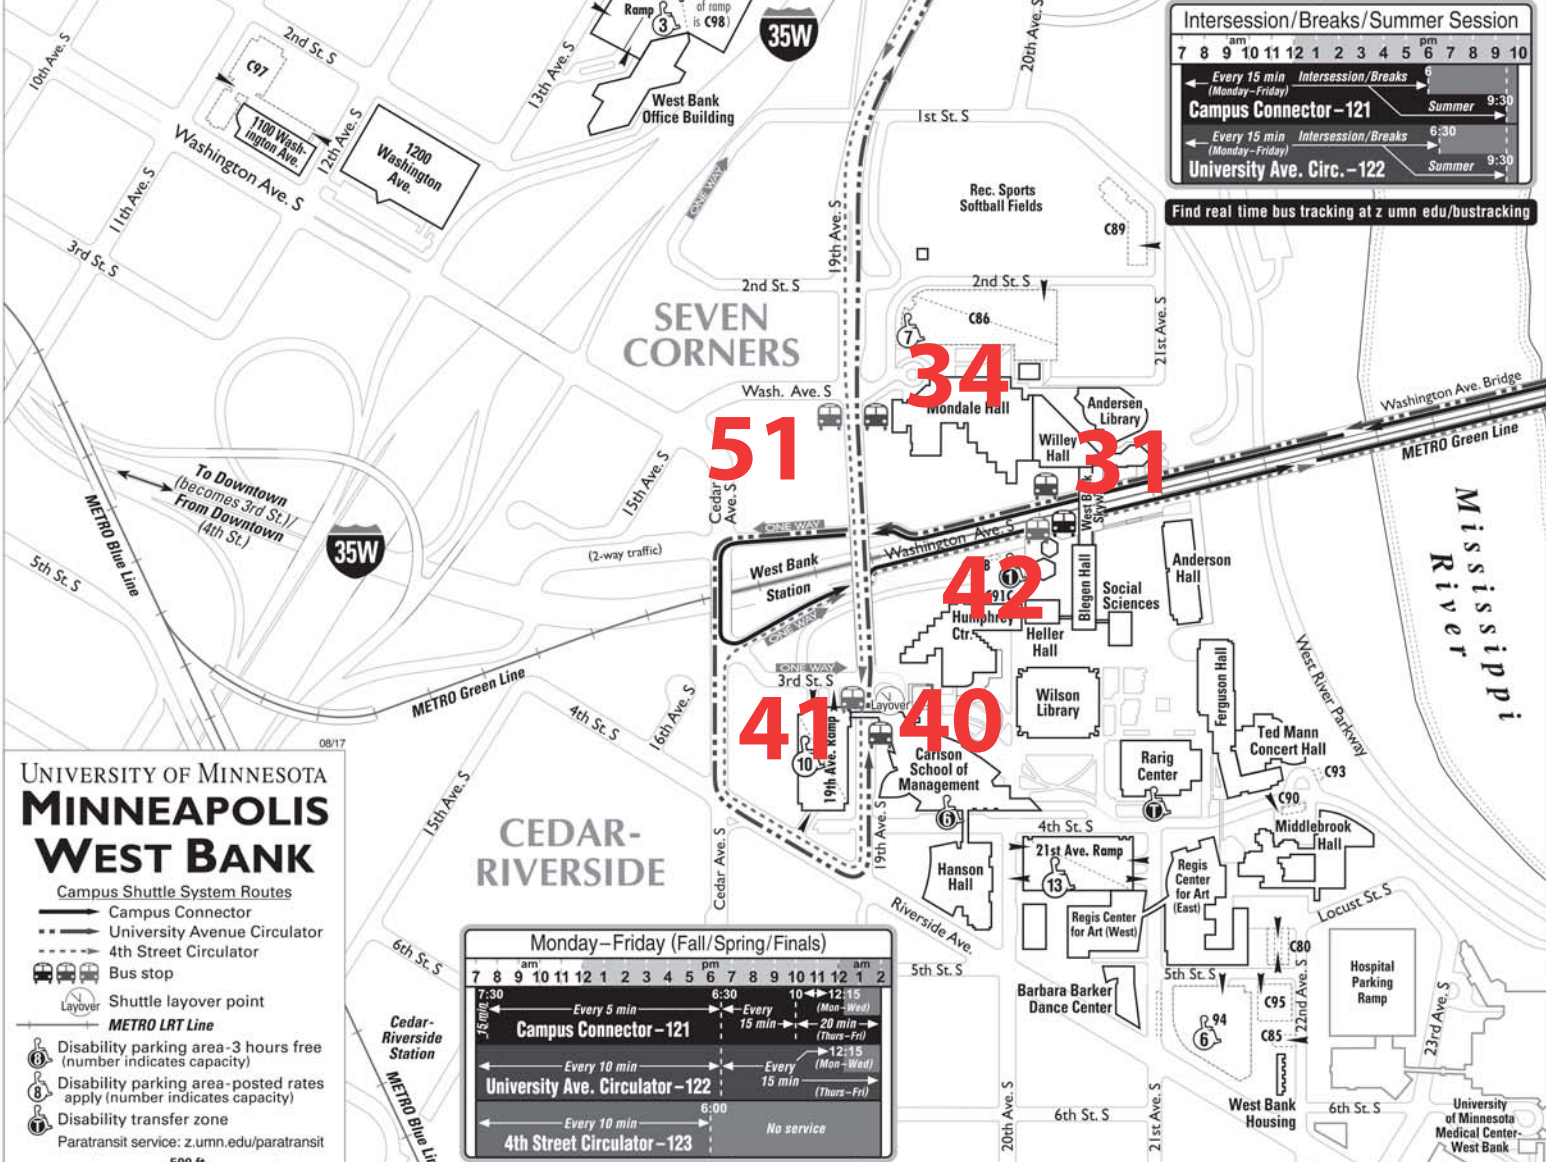

Events may alter facility use and shuttle routes. For the most current map or additional info, visit [www.umn.edu/pts](http://www.umn.edu/pts)

**Saturday-Sunday (Fall/Spring/Finals)**

9	10	11	12	1	2	3	4	5	6	7	8	9	10	11	12	1	2
← Every 20 min →										← Saturday →							
← Every 20 min →										← Sunday →							
← Every 15 min →										← Saturday →							
← Every 15 min →										← Sunday →							

**Campus Connector -121**  
**University Ave. Circulator -122**

**Intercession/Breaks/Summer Session**

7	8	9	10	11	12	1	2	3	4	5	6	7	8	9	10
← Every 15 min →										← Intercession/Breaks →					
← Every 15 min →										← Summer →					
← Every 15 min →										← Summer →					

**Campus Connector -121**  
**University Ave. Circ. -122**

Find real time bus tracking at [z.umn.edu/bustracking](http://z.umn.edu/bustracking)

51

34

31

42

41

40

**Campus Connector -121**  
**University Ave. Circulator -122**  
**4th Street Circulator -123**