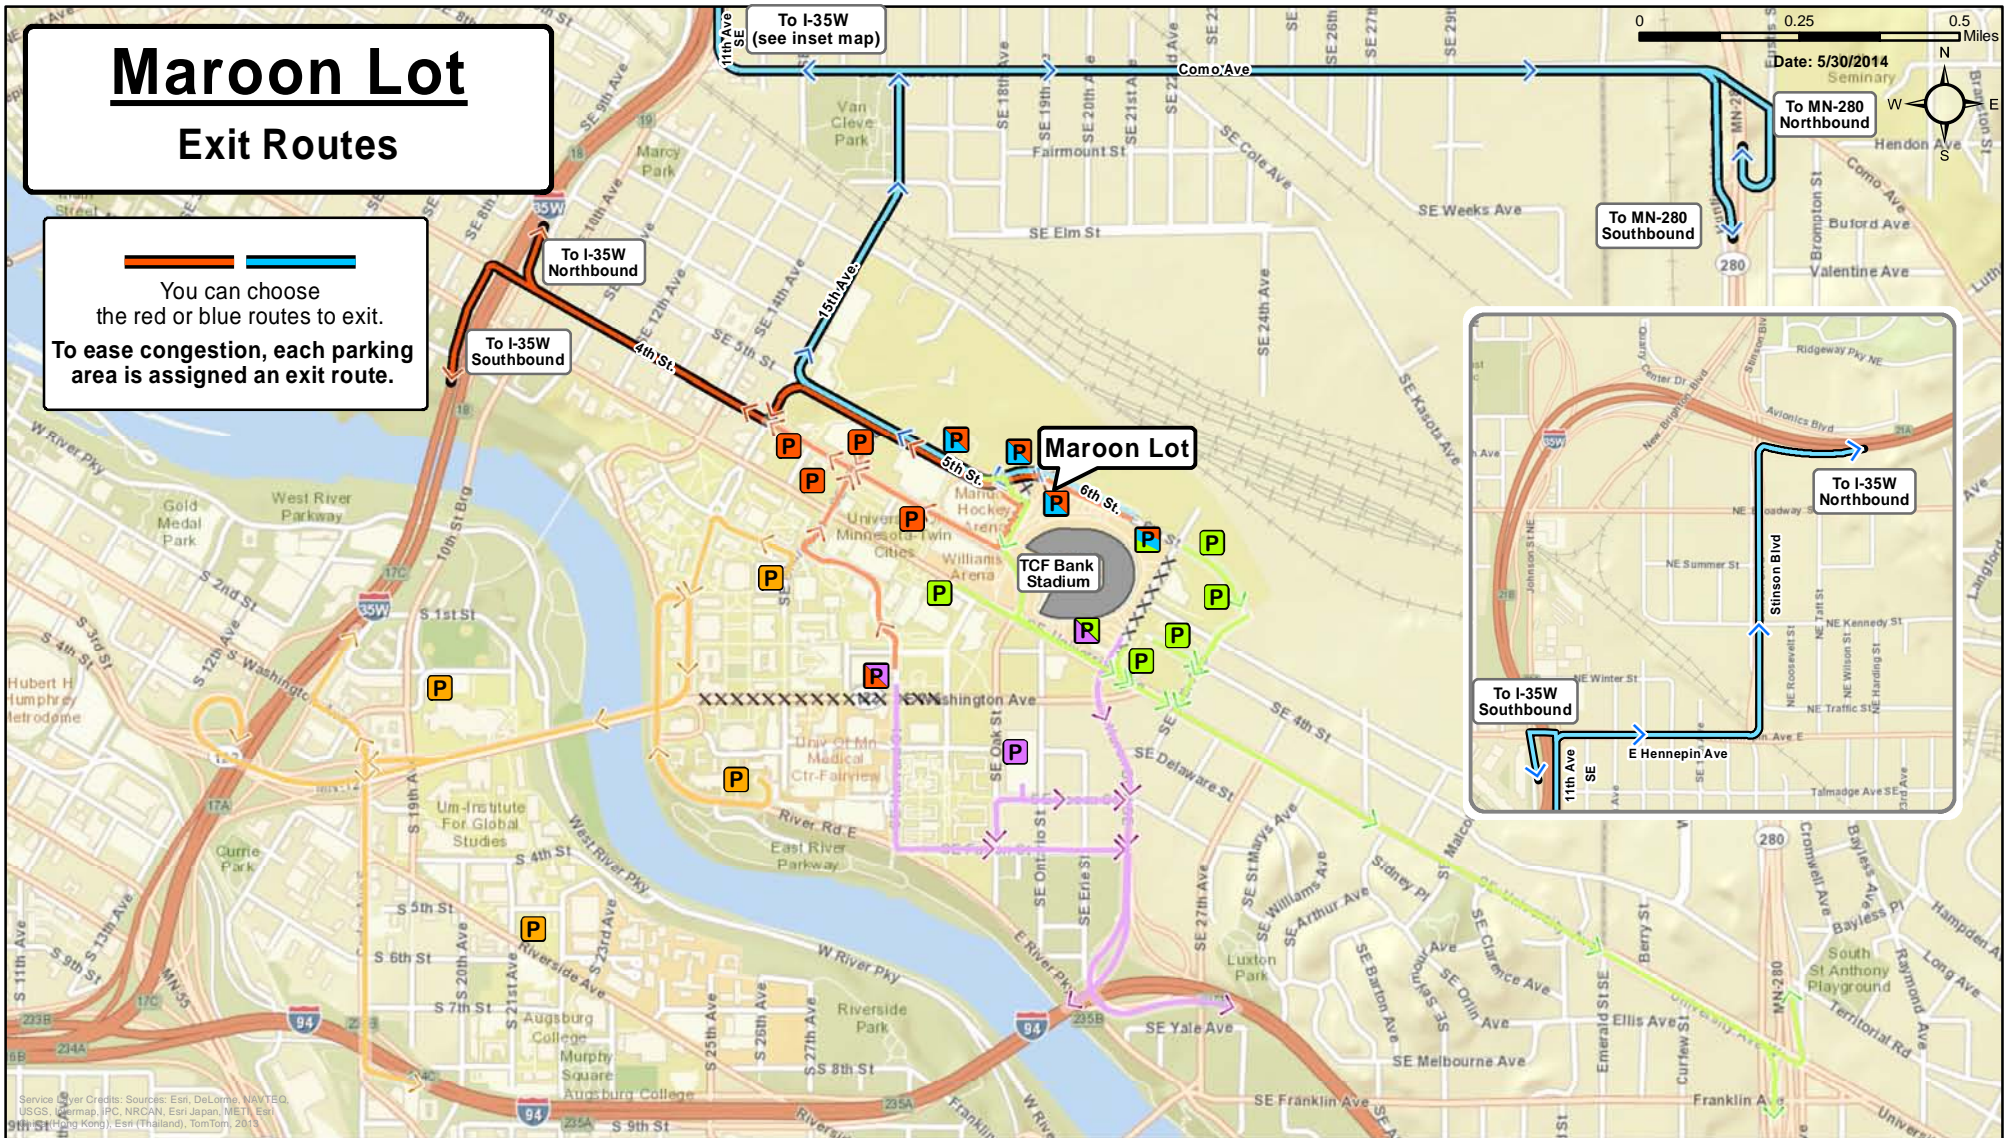

Maroon Lot

Major Access Routes

Date: 5/30/2014

Maroon Lot Access Routes

From I-35W Southbound

1. Exit at University Ave. (Exit 18)
2. Left at University Ave.
3. Left at 15th Ave.
4. Right at 5th St., continue to 6th St.
5. Right into Maroon Lot.

From I-35W Northbound

1. Exit at University Ave. (Exit 18)
2. Right at University Ave.
3. Left at 15th Ave.
4. Right at 5th St., continue to 6th St.
5. Right into Maroon Lot.

From MN-280 Southbound

1. Exit at University Ave.
2. Right at University Ave.
3. Right at 25th Ave.
4. Left at 6th St.
5. Left into Maroon Lot.

To I-35W Via Red Route

1. Left onto 6th St., continue onto 5th St.
2. From left lane, turn left onto 15th Ave.
3. Right onto 4th St.
4. Left onto I-35W South, or right onto I-35W North

To I-35W Via Blue Route

1. Left onto 6th St., continue onto 5th St.
 2. From right lane, turn right onto 15th Ave.
 3. Left on Como Ave.
 4. Right onto 11th Ave.
- To I-35W North:
5b. Right onto Hennepin Ave.
6b. Left onto Stinson Blvd.
- To I-35W South:
5a. Left onto Hennepin Ave.
6a. Left onto the onramp