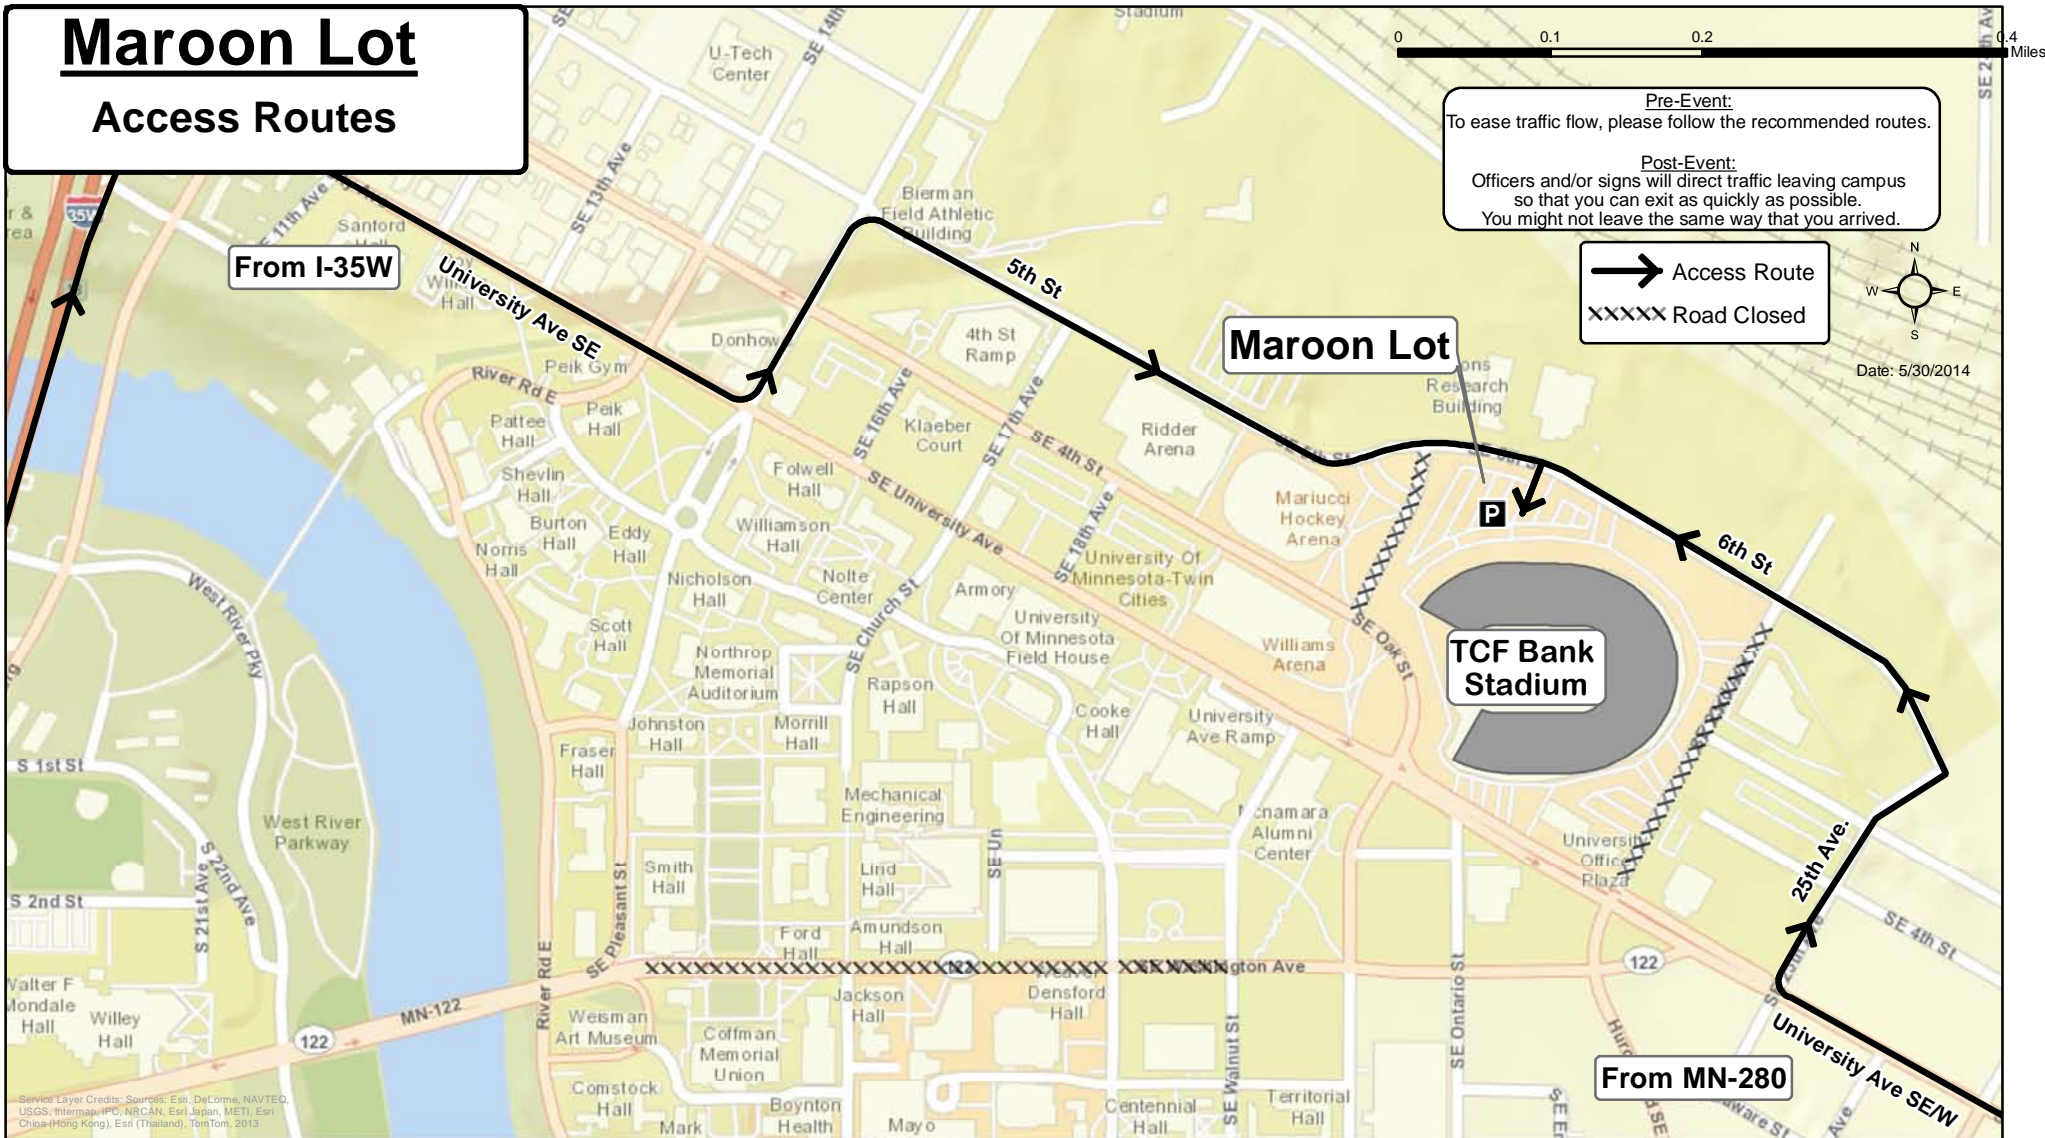

Maroon Lot

Major Access Routes

Date: 5/30/2014

Maroon Lot Access Routes

From I-35W Southbound

1. Exit at University Ave. (Exit 18)
2. Left at University Ave.
3. Left at 15th Ave.
4. Right at 5th St., continue to 6th St.
5. Right into Maroon Lot.

From I-35W Northbound

1. Exit at University Ave. (Exit 18)
2. Right at University Ave.
3. Left at 15th Ave.
4. Right at 5th St., continue to 6th St.
5. Right into Maroon Lot.

From MN-280 Southbound

1. Exit at University Ave.
2. Right at University Ave.
3. Right at 25th Ave.
4. Left at 6th St.
5. Left into Maroon Lot.

To I-35W Via Red Route

1. Left onto 6th St., continue onto 5th St.
2. From left lane, turn left onto 15th Ave.
3. Right onto 4th St.
4. Left onto I-35W South, or right onto I-35W North

To I-35W Via Blue Route

1. Left onto 6th St., continue onto 5th St.
 2. From right lane, turn right onto 15th Ave.
 3. Left on Como Ave.
 4. Right onto 11th Ave.
- To I-35W North:
5b. Right onto Hennepin Ave.
6b. Left onto Stinson Blvd.
- To I-35W South:
5a. Left onto Hennepin Ave.
6a. Left onto the onramp