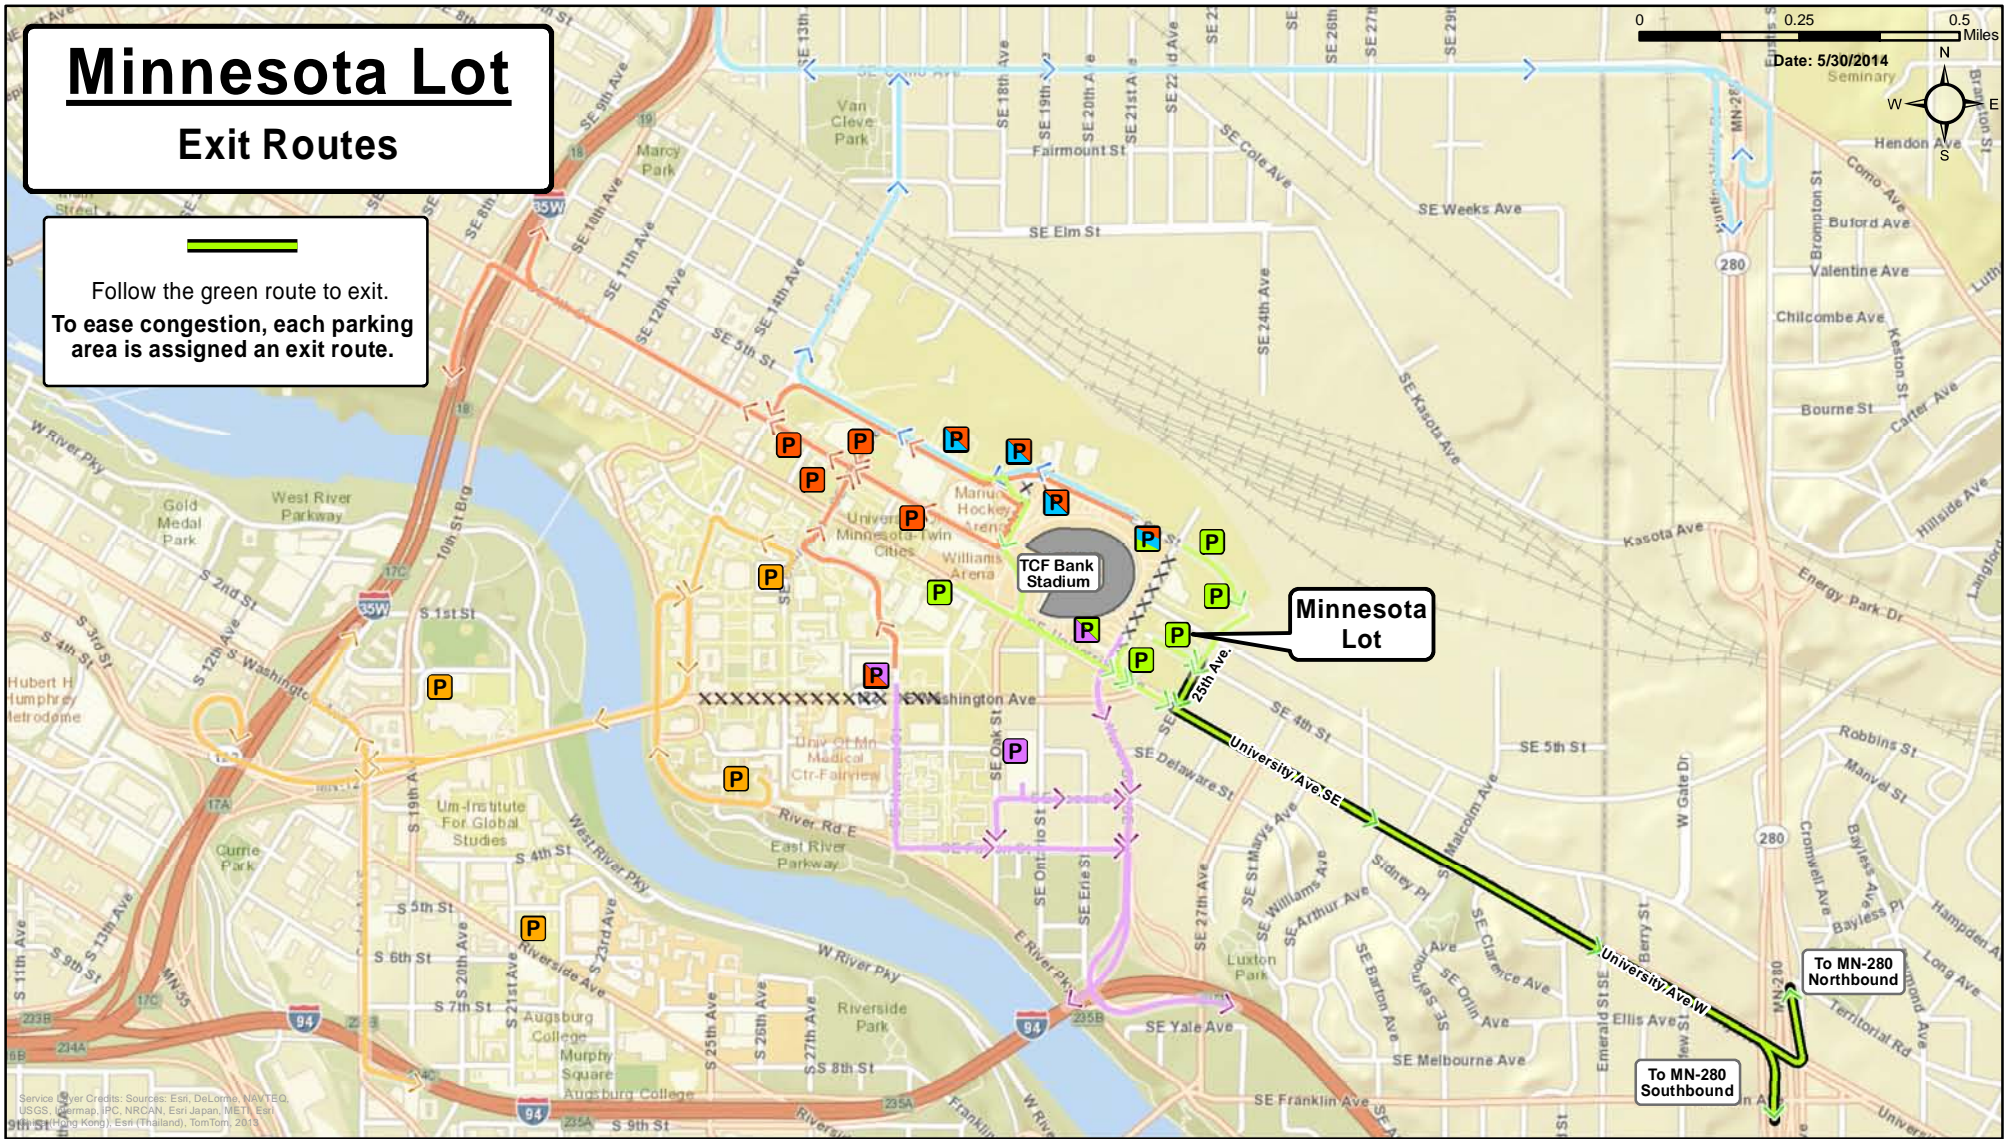

Minnesota Lot Exit Routes

Follow the green route to exit.
To ease congestion, each parking area is assigned an exit route.

To MN-280 Northbound

1. Turn right onto 25th Ave.
2. Turn left onto University Ave.
3. Follow signs to MN-280 North

To MN-280 Southbound

1. Turn right onto 25th Ave.
2. Turn left onto University Ave.
3. Follow signs to MN-280 South