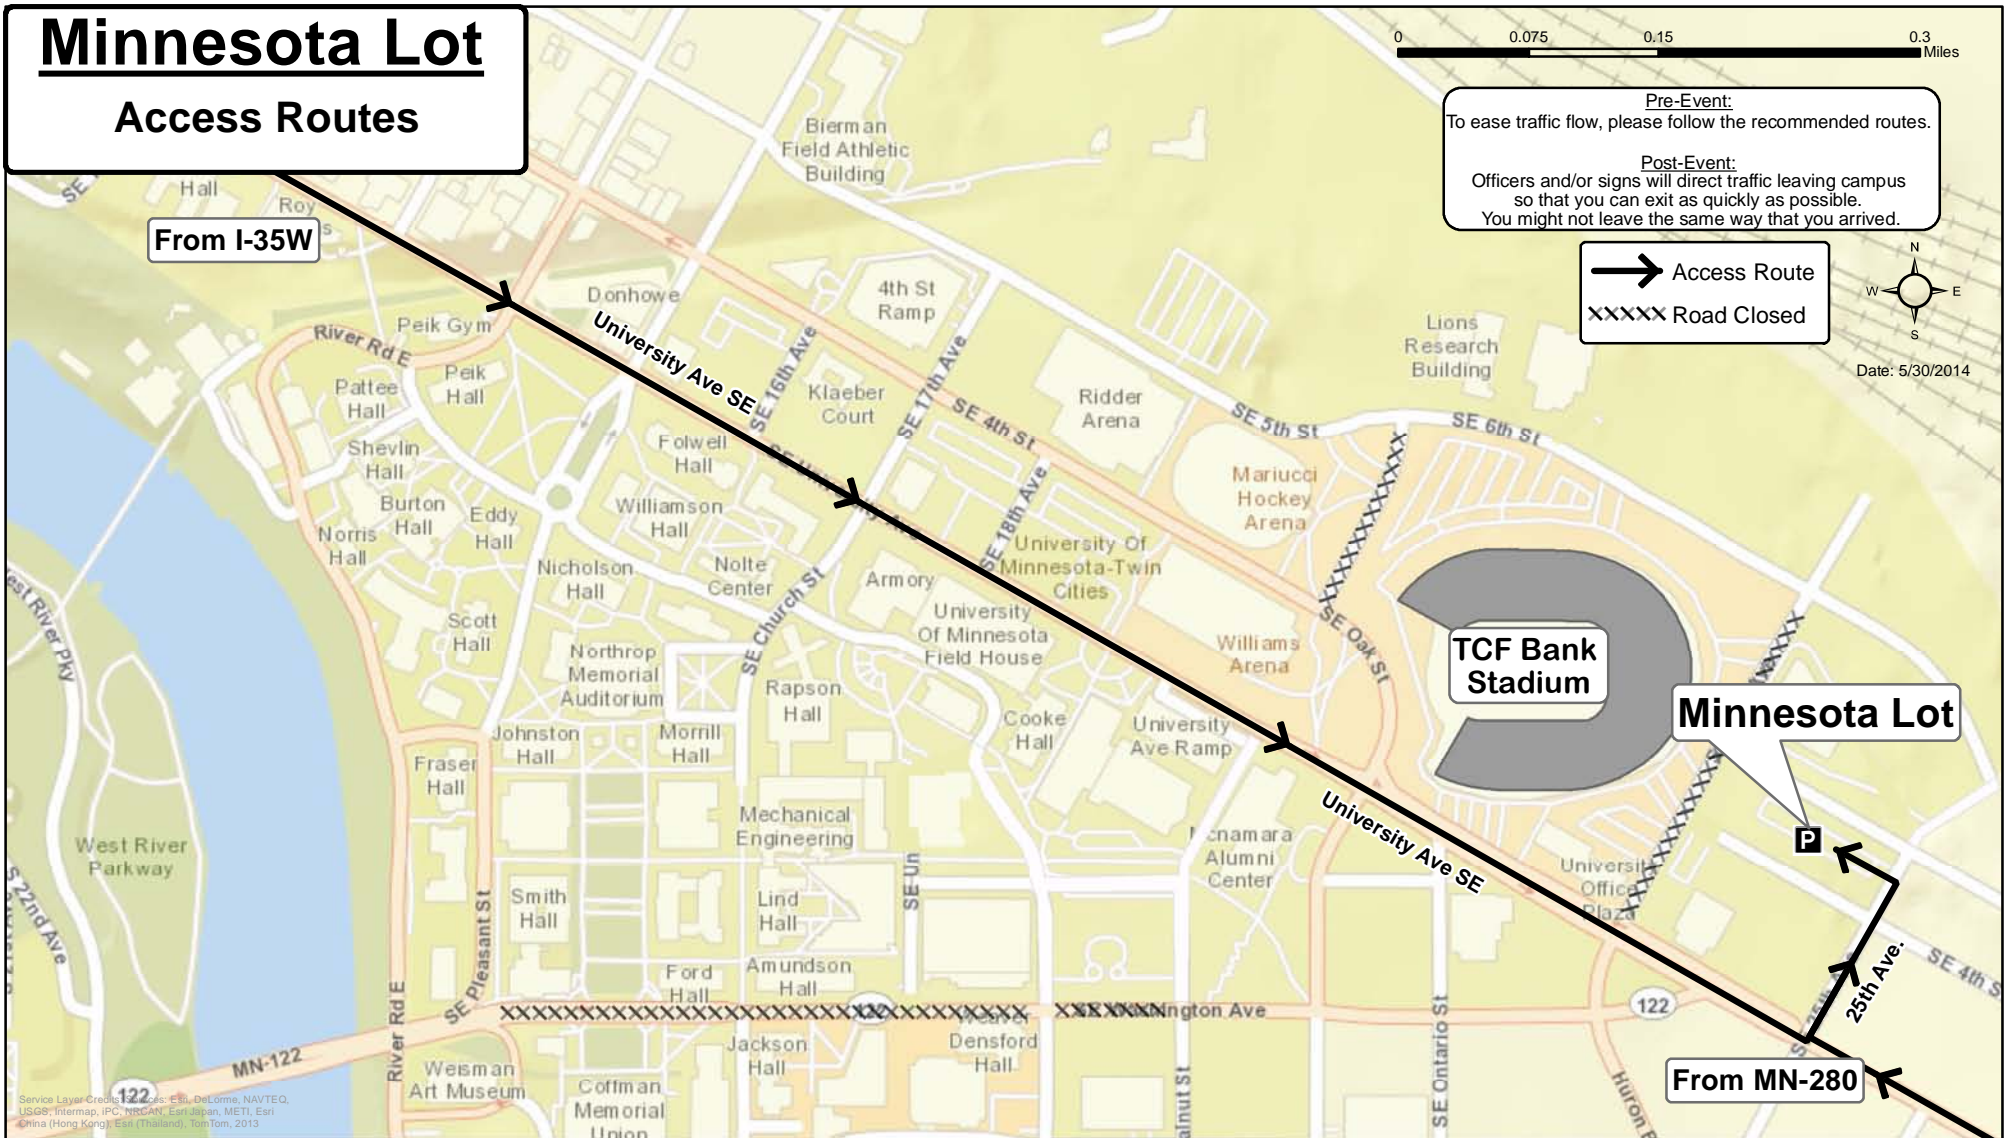

# Minnesota Lot Access Routes

- From I-35W Southbound**
1. Exit at MN-280 Southbound
  2. Exit at University Ave.
  3. Right at University Ave.
  4. Right at 25th Ave.
  5. Left into Minnesota Lot.

- From MN-280 Southbound**
1. Exit at University Ave.
  2. Right at University Ave.
  3. Right at 25th Ave.
  4. Left into Minnesota Lot.

- From I-35W Northbound**
1. Exit at University Ave. (Exit 18)
  2. Right at University Ave.
  3. Left at 25th Ave.
  4. Left into Minnesota Lot.

- From MN-280 Northbound**
1. Exit at University Ave.
  2. Left at University Ave.
  3. Right at 25th Ave.
  4. Left into Minnesota Lot.

## To MN-280 Northbound

1. Turn right onto 25th Ave.
2. Turn left onto University Ave.
3. Follow signs to MN-280 North

## To MN-280 Southbound

1. Turn right onto 25th Ave.
2. Turn left onto University Ave.
3. Follow signs to MN-280 South