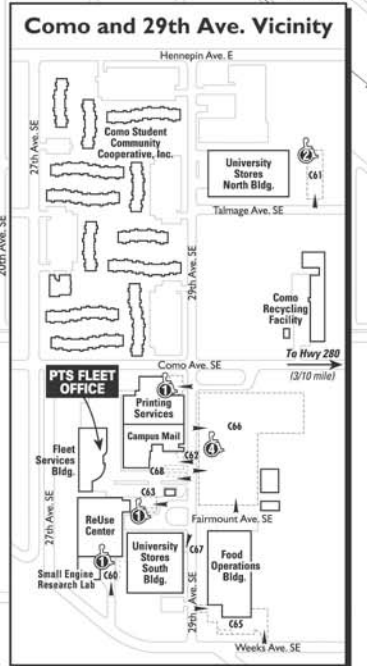

**Saturday–Sunday (Fall/Spring/Finals)**

9	10	11	12	1	2	3	4	5	6	7	8	9	10	11	12	1	2
am										pm							
← Every 20 min →										← Every 15 min →							
Saturday										Sunday							
Campus Connector – 121										University Ave. Circulator – 122							

**Interession/Breaks/Summer Session**

7	8	9	10	11	12	1	2	3	4	5	6	7	8	9	10
am										pm					
← Every 15 min →										← Every 15 min →					
Monday–Friday										Summer					
Campus Connector – 121										University Ave. Circ. – 122					

# NextBus Stop Numbers

48

37

47

60

33

38

23

64

76

71

75

73

**Monday–Friday (Fall/Spring/Finals)**

7	8	9	10	11	12	1	2	3	4	5	6	7	8	9	10	11	12	1	2
am										pm									
← Every 5 min →										← Every 10 min →									
Monday–Friday										Monday–Friday									
Campus Connector – 121										University Ave. Circulator – 122									
← Every 10 min →										← Every 10 min →									
Monday–Friday										Monday–Friday									
4th Street Circulator – 123										Stadium Superblock Circulator – 120									