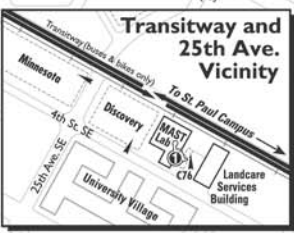

48

37

47

60

33

38

23

43

22

29

27

24

45

21

44

64

76

71

75

73

Monday–Friday (Fall/Spring/Finals)

7	8	9	10	11	12	1	2	3	4	5	6	7	8	9	10	11	12	1	2
am										pm									
← Every 5 min →										← Every 10 min →									
Monday–Friday										Monday–Friday									
Campus Connector – 121										University Ave. Circulator – 122									
← Every 10 min →										← Every 10 min →									
Monday–Friday										Monday–Friday									
4th Street Circulator – 123										Stadium Superblock Circulator – 120									

Washington Ave. Mall, between Pleasant St. and Walnut St., is for Buses and Emergency Vehicles Only.