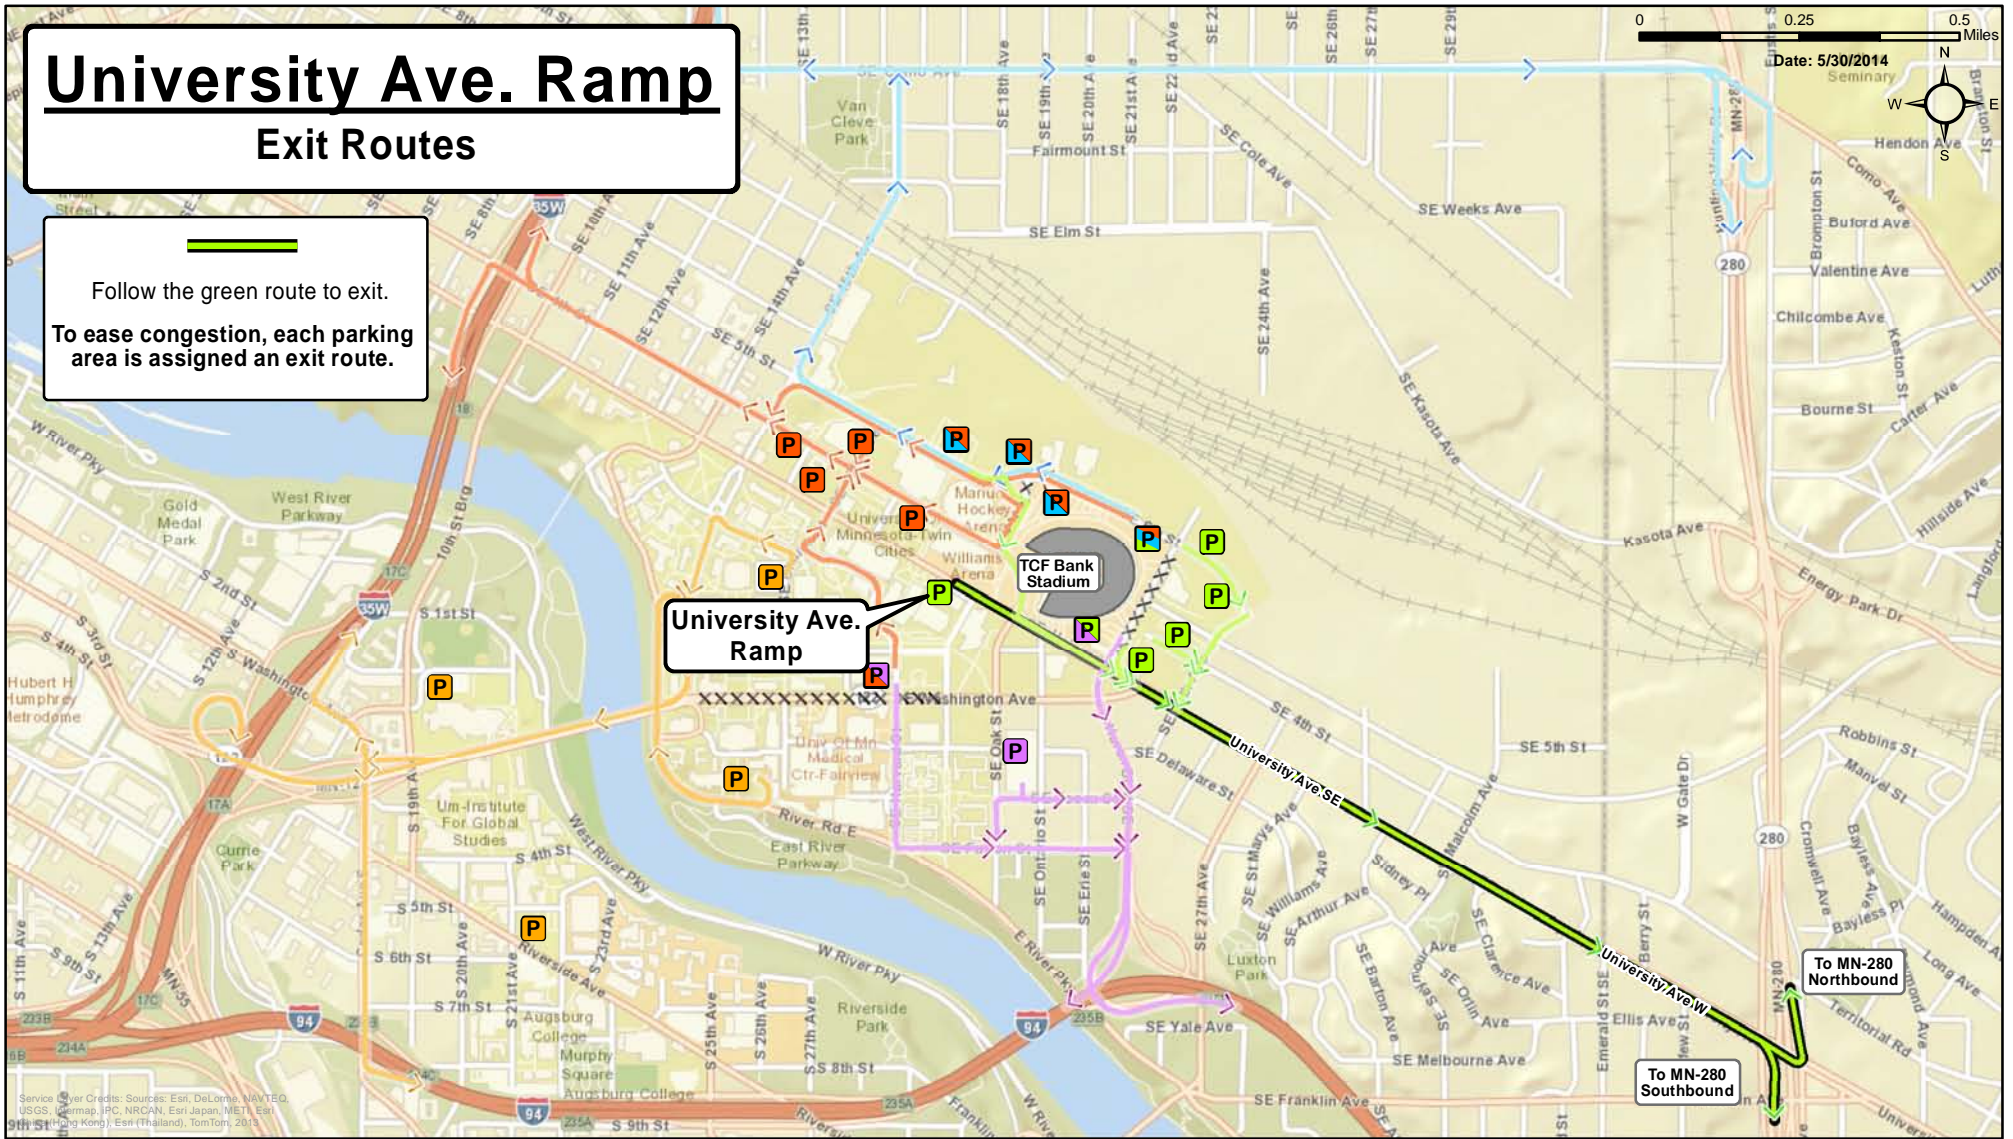

University Ave. Ramp

Major Access Routes

Date: 5/30/2014

University Ave. Ramp

Access Routes

From I-35W Southbound

1. Exit at University Ave. (Exit 18)
2. Left at University Ave.
3. Right into University Ave. Ramp

From MN-280 Southbound

1. Exit at University Ave.
2. Right at University Ave.
3. Right at 4th St.
4. Left at 17th Ave.
5. Left at University Ave., Right into Ramp

From I-35W Northbound

1. Exit at University Ave. (Exit 18)
2. Right at University Ave.
3. Right into University Ave. Ramp

From MN-280 Northbound

1. Exit at University Ave.
2. Left at University Ave.
3. Right at 4th St.
4. Left at 17th Ave.
5. Left at University Ave., Right into Ramp

University Ave. Ramp

Exit Routes

 Follow the green route to exit.
To ease congestion, each parking area is assigned an exit route.

To MN-280 Northbound

1. Turn right onto University Ave.
2. Follow signs to MN-280 North

To MN-280 Southbound

1. Turn right onto University Ave.
2. Follow signs to MN-280 South