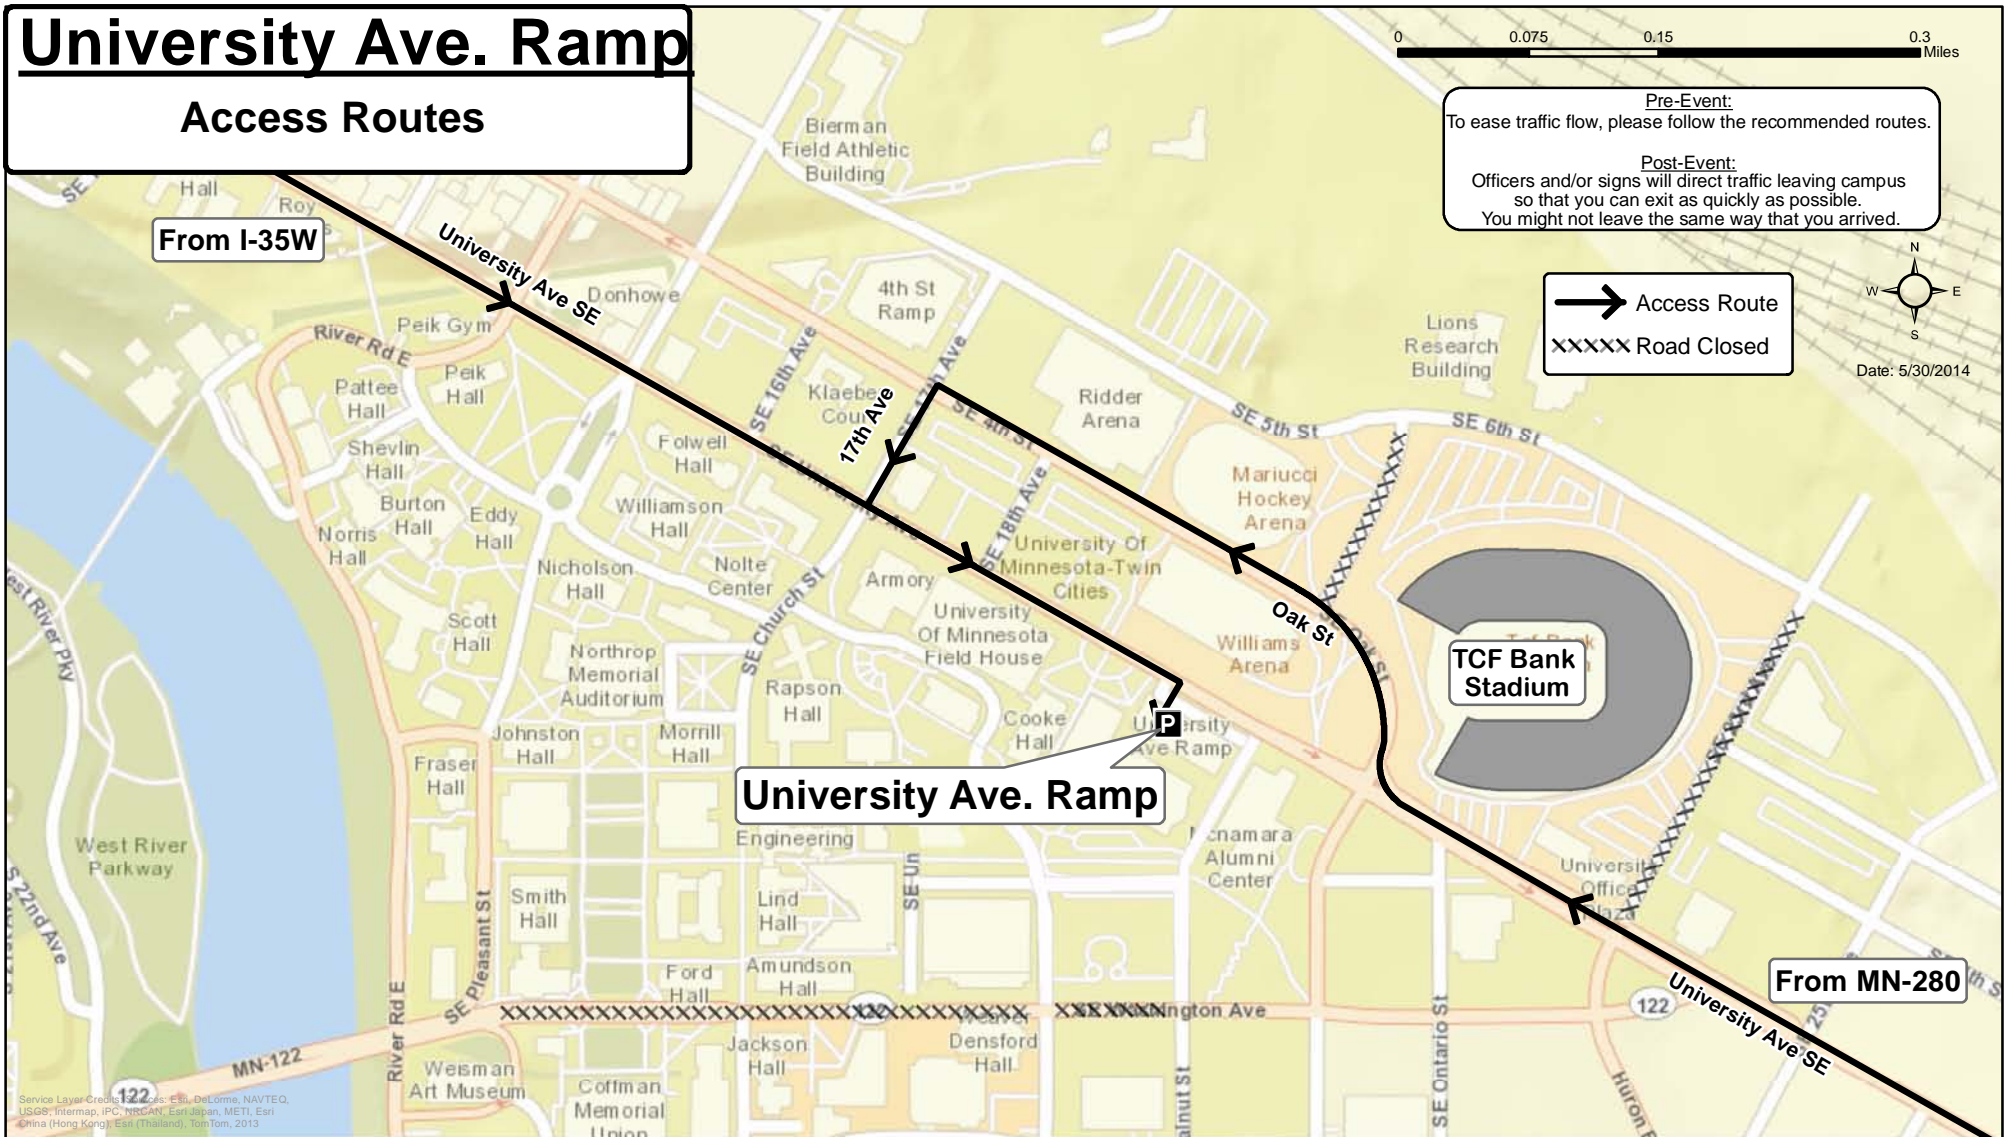

University Ave. Ramp

Major Access Routes

Date: 5/30/2014

University Ave. Ramp

Access Routes

From I-35W Southbound

1. Exit at University Ave. (Exit 18)
2. Left at University Ave.
3. Right into University Ave. Ramp

From MN-280 Southbound

1. Exit at University Ave.
2. Right at University Ave.
3. Right at 4th St.
4. Left at 17th Ave.
5. Left at University Ave., Right into Ramp

From I-35W Northbound

1. Exit at University Ave. (Exit 18)
2. Right at University Ave.
3. Right into University Ave. Ramp

From MN-280 Northbound

1. Exit at University Ave.
2. Left at University Ave.
3. Right at 4th St.
4. Left at 17th Ave.
5. Left at University Ave., Right into Ramp

University Ave. Ramp

Exit Routes

 Follow the green route to exit.
To ease congestion, each parking area is assigned an exit route.

To MN-280 Northbound

1. Turn right onto University Ave.
2. Follow signs to MN-280 North

To MN-280 Southbound

1. Turn right onto University Ave.
2. Follow signs to MN-280 South