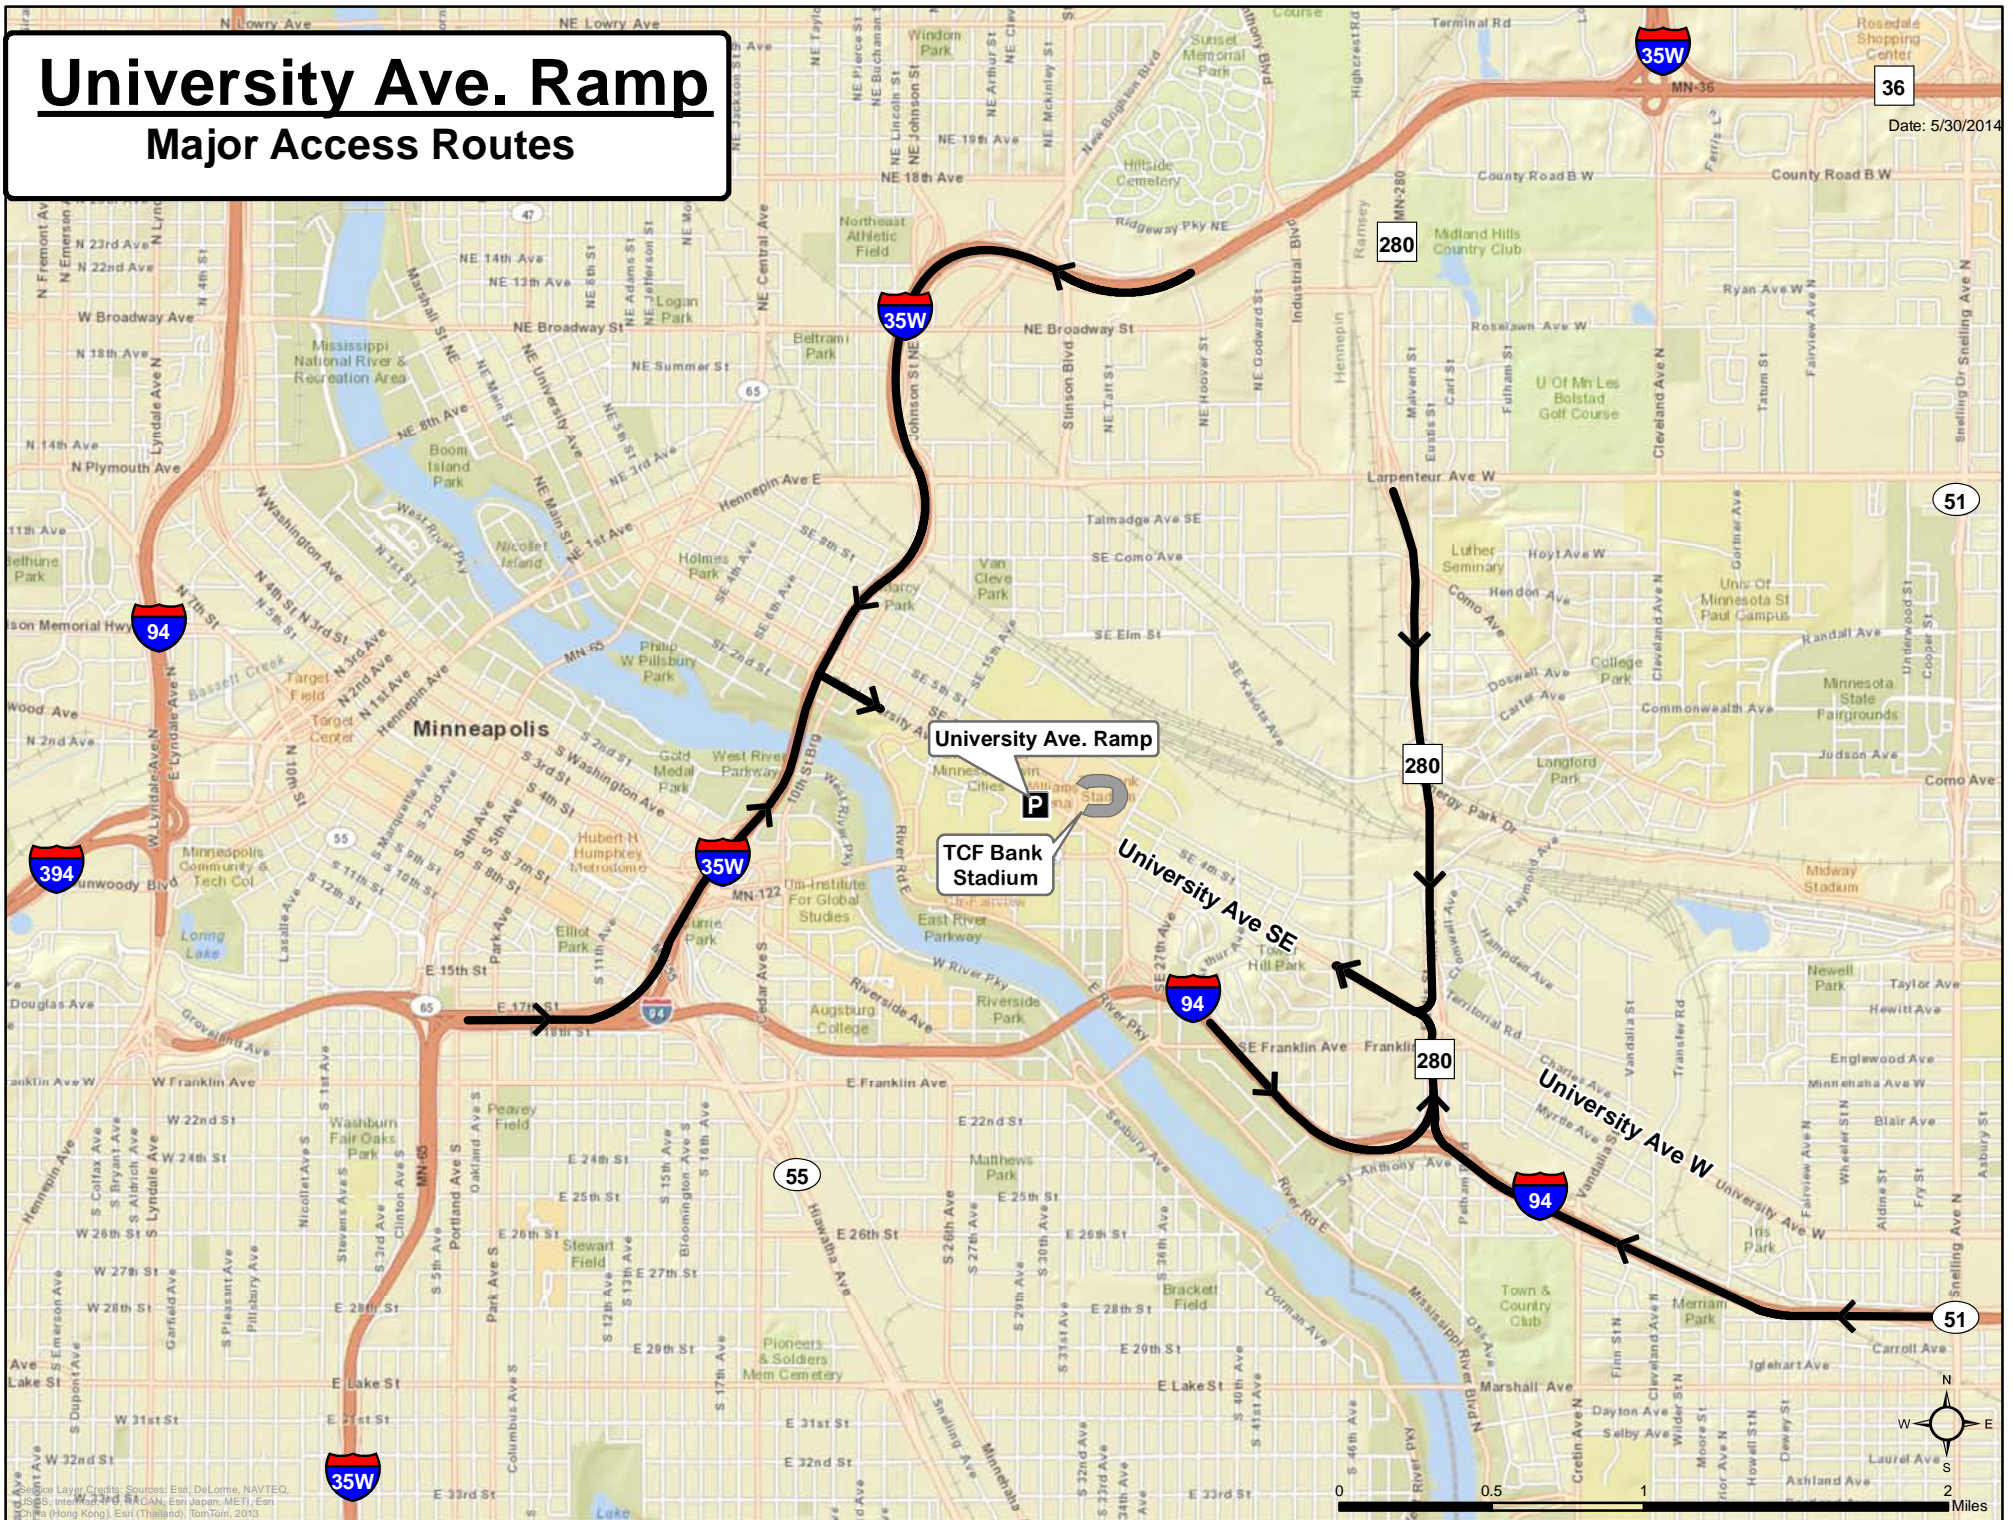

University Ave. Ramp

Major Access Routes

Date: 5/30/2014

University Ave. Ramp

Access Routes

From I-35W Southbound

1. Exit at University Ave. (Exit 18)
2. Left at University Ave.
3. Right into University Ave. Ramp

From MN-280 Southbound

1. Exit at University Ave.
2. Right at University Ave.
3. Right at 4th St.
4. Left at 17th Ave.
5. Left at University Ave., Right into Ramp

From I-35W Northbound

1. Exit at University Ave. (Exit 18)
2. Right at University Ave.
3. Right into University Ave. Ramp

From MN-280 Northbound

1. Exit at University Ave.
2. Left at University Ave.
3. Right at 4th St.
4. Left at 17th Ave.
5. Left at University Ave., Right into Ramp

University Ave. Ramp

Exit Routes

 Follow the green route to exit.
To ease congestion, each parking area is assigned an exit route.

To MN-280 Northbound

1. Turn right onto University Ave.
2. Follow signs to MN-280 North

To MN-280 Southbound

1. Turn right onto University Ave.
2. Follow signs to MN-280 South