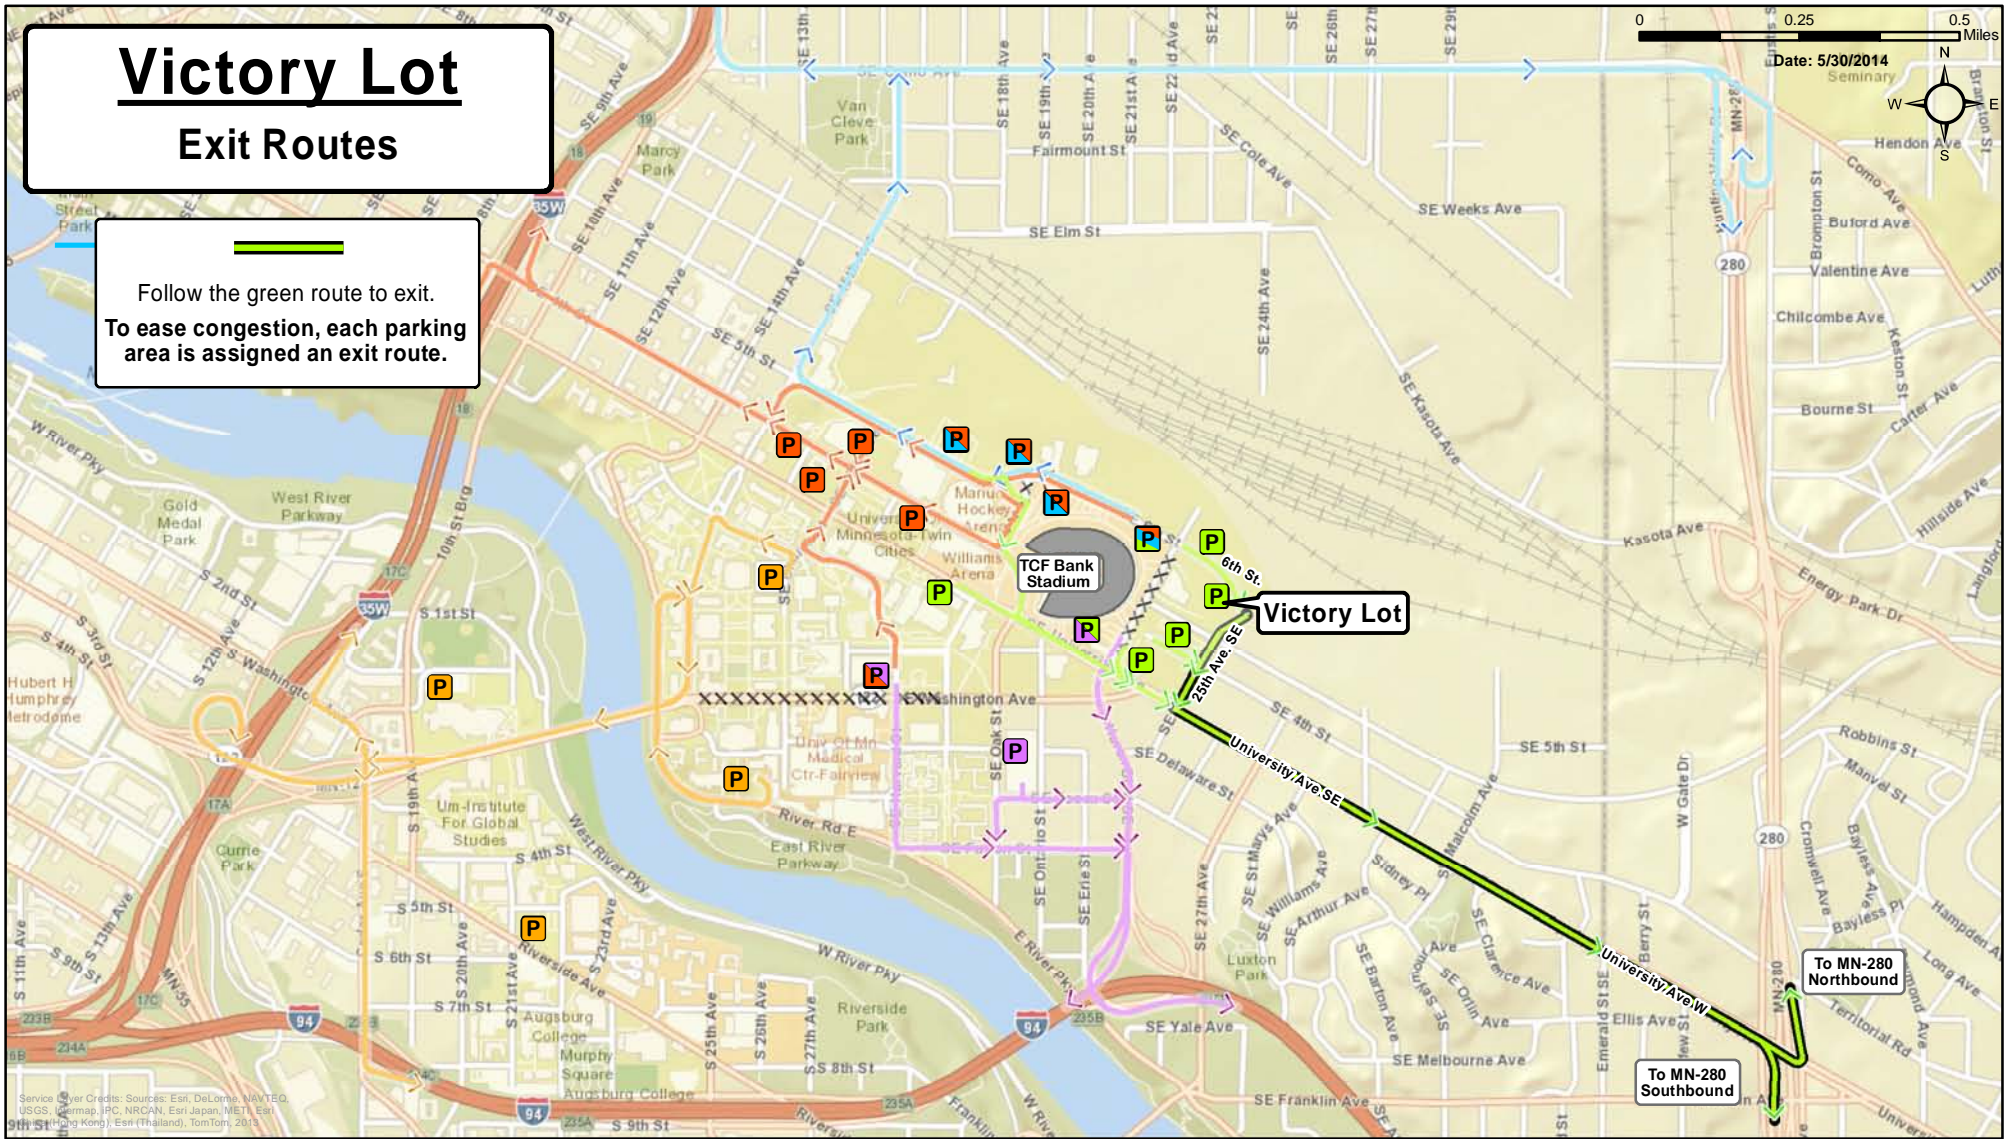

# Victory Lot Access Routes

- From I-35W Southbound**
1. Exit at MN-280 Southbound.
  2. Exit and Right at University Ave.
  3. Right at 25th Ave.
  4. Left at 6th St.
  5. Left into Victory Lot.

- From MN-280 Southbound**
1. Exit at University Ave.
  2. Right at University Ave.
  3. Right at 25th Ave.
  4. Left at 6th St.
  5. Left into Victory Lot.

- From I-35W Northbound**
1. Exit at University Ave. (Exit 18)
  2. Right at University Ave.
  3. Left at 25th Ave.
  4. Left at 6th St.
  5. Left into Victory Lot.

- From MN-280 Northbound**
1. Exit at University Ave.
  2. Left at University Ave.
  3. Right at 25th Ave.
  4. Left at 6th St.
  5. Left into Victory Lot.

# Victory Lot Exit Routes

Follow the green route to exit.  
To ease congestion, each parking area is assigned an exit route.

## To MN-280 Southbound

1. Turn right onto 6th St.,
2. Turn right onto 25th Ave.
3. Turn left onto University Ave.
4. Follow signs to MN-280 South