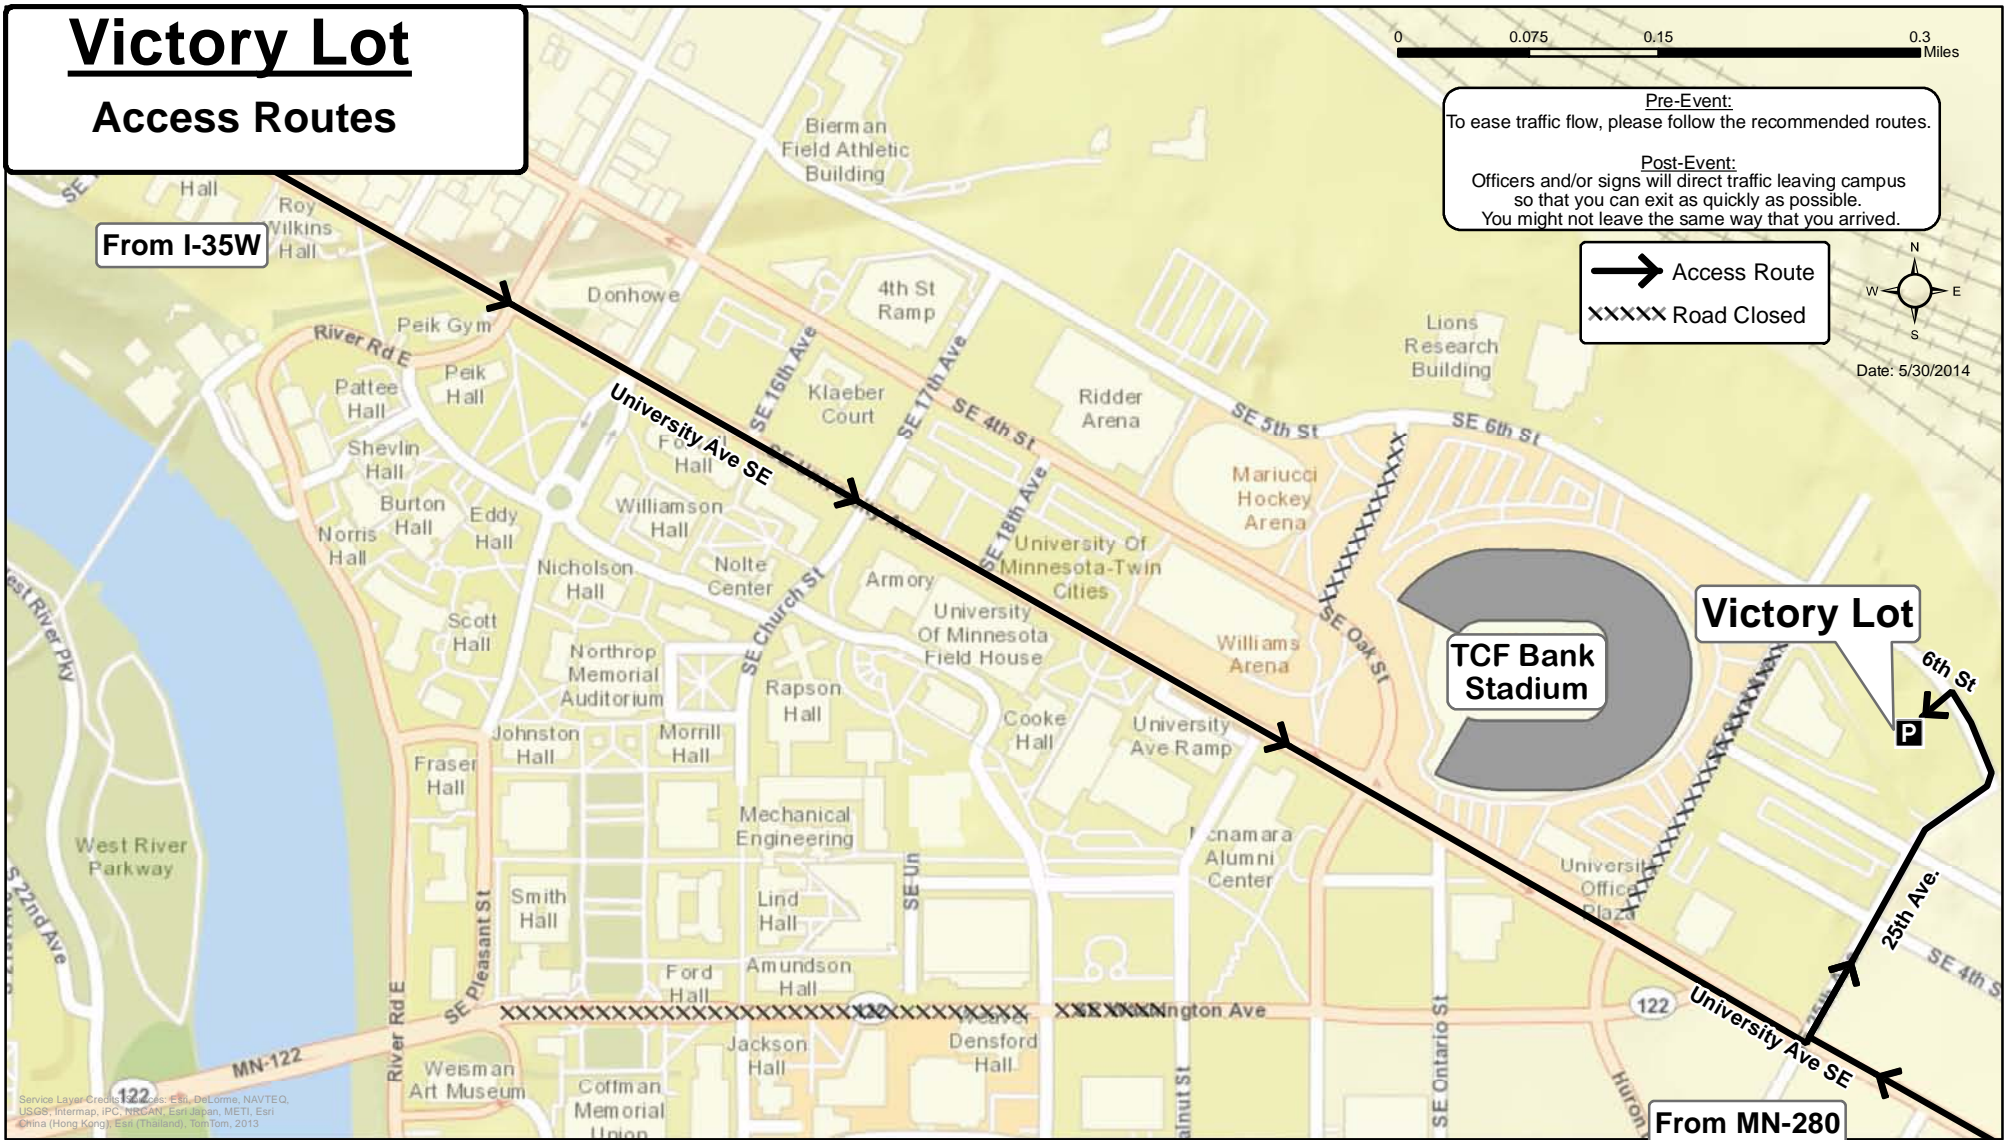

# Victory Lot Access Routes

- From I-35W Southbound**
1. Exit at MN-280 Southbound.
  2. Exit and Right at University Ave.
  3. Right at 25th Ave.
  4. Left at 6th St.
  5. Left into Victory Lot.

- From MN-280 Southbound**
1. Exit at University Ave.
  2. Right at University Ave.
  3. Right at 25th Ave.
  4. Left at 6th St.
  5. Left into Victory Lot.

- From I-35W Northbound**
1. Exit at University Ave. (Exit 18)
  2. Right at University Ave.
  3. Left at 25th Ave.
  4. Left at 6th St.
  5. Left into Victory Lot.

- From MN-280 Northbound**
1. Exit at University Ave.
  2. Left at University Ave.
  3. Right at 25th Ave.
  4. Left at 6th St.
  5. Left into Victory Lot.

## To MN-280 Northbound

1. Turn right onto 6th St.,
2. Turn right onto 25th Ave.
3. Turn left onto University Ave.
4. Follow signs to MN-280 North

## To MN-280 Southbound

1. Turn right onto 6th St.,
2. Turn right onto 25th Ave.
3. Turn left onto University Ave.
4. Follow signs to MN-280 South