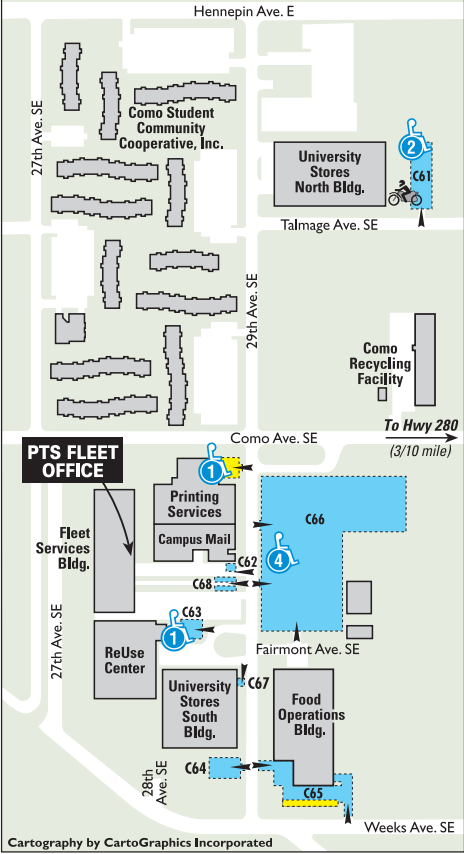

Como and 29th Ave. Vicinity

Cartography by CartoGraphics Incorporated

-  Meter parking
-  Contract parking
-  Facility entrance and/or exit
-  Disability parking area (number indicates capacity)
-  Motorcycle contract parking area