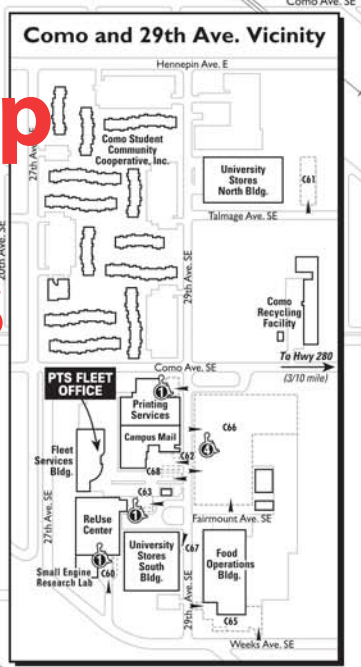

UNIVERSITY OF MINNESOTA MINNEAPOLIS EAST BANK

Campus Shuttle System Routes

- East Bank Circulator
- Campus Connector
- University Avenue Circulator
- 4th Street Circulator
- Bus stop
- METRO LRT Line
- Disability parking area-3 hours free (number indicates capacity)
- Disability parking area-posted rates apply (number indicates capacity)
- Disability transfer zone
- PTS self-service information
- Paratransit service: z.umn.edu/paratransit

GopherTrip Bus Stop Numbers

48

37

47

30

23

22

21

27

44

76

64

71

73

75

Washington Ave. Mall, between Pleasant St. and Walnut St., is for Buses and Emergency Vehicles Only.

Events may alter facility use and shuttle routes. For the most current map or additional info, visit www.umn.edu/pts