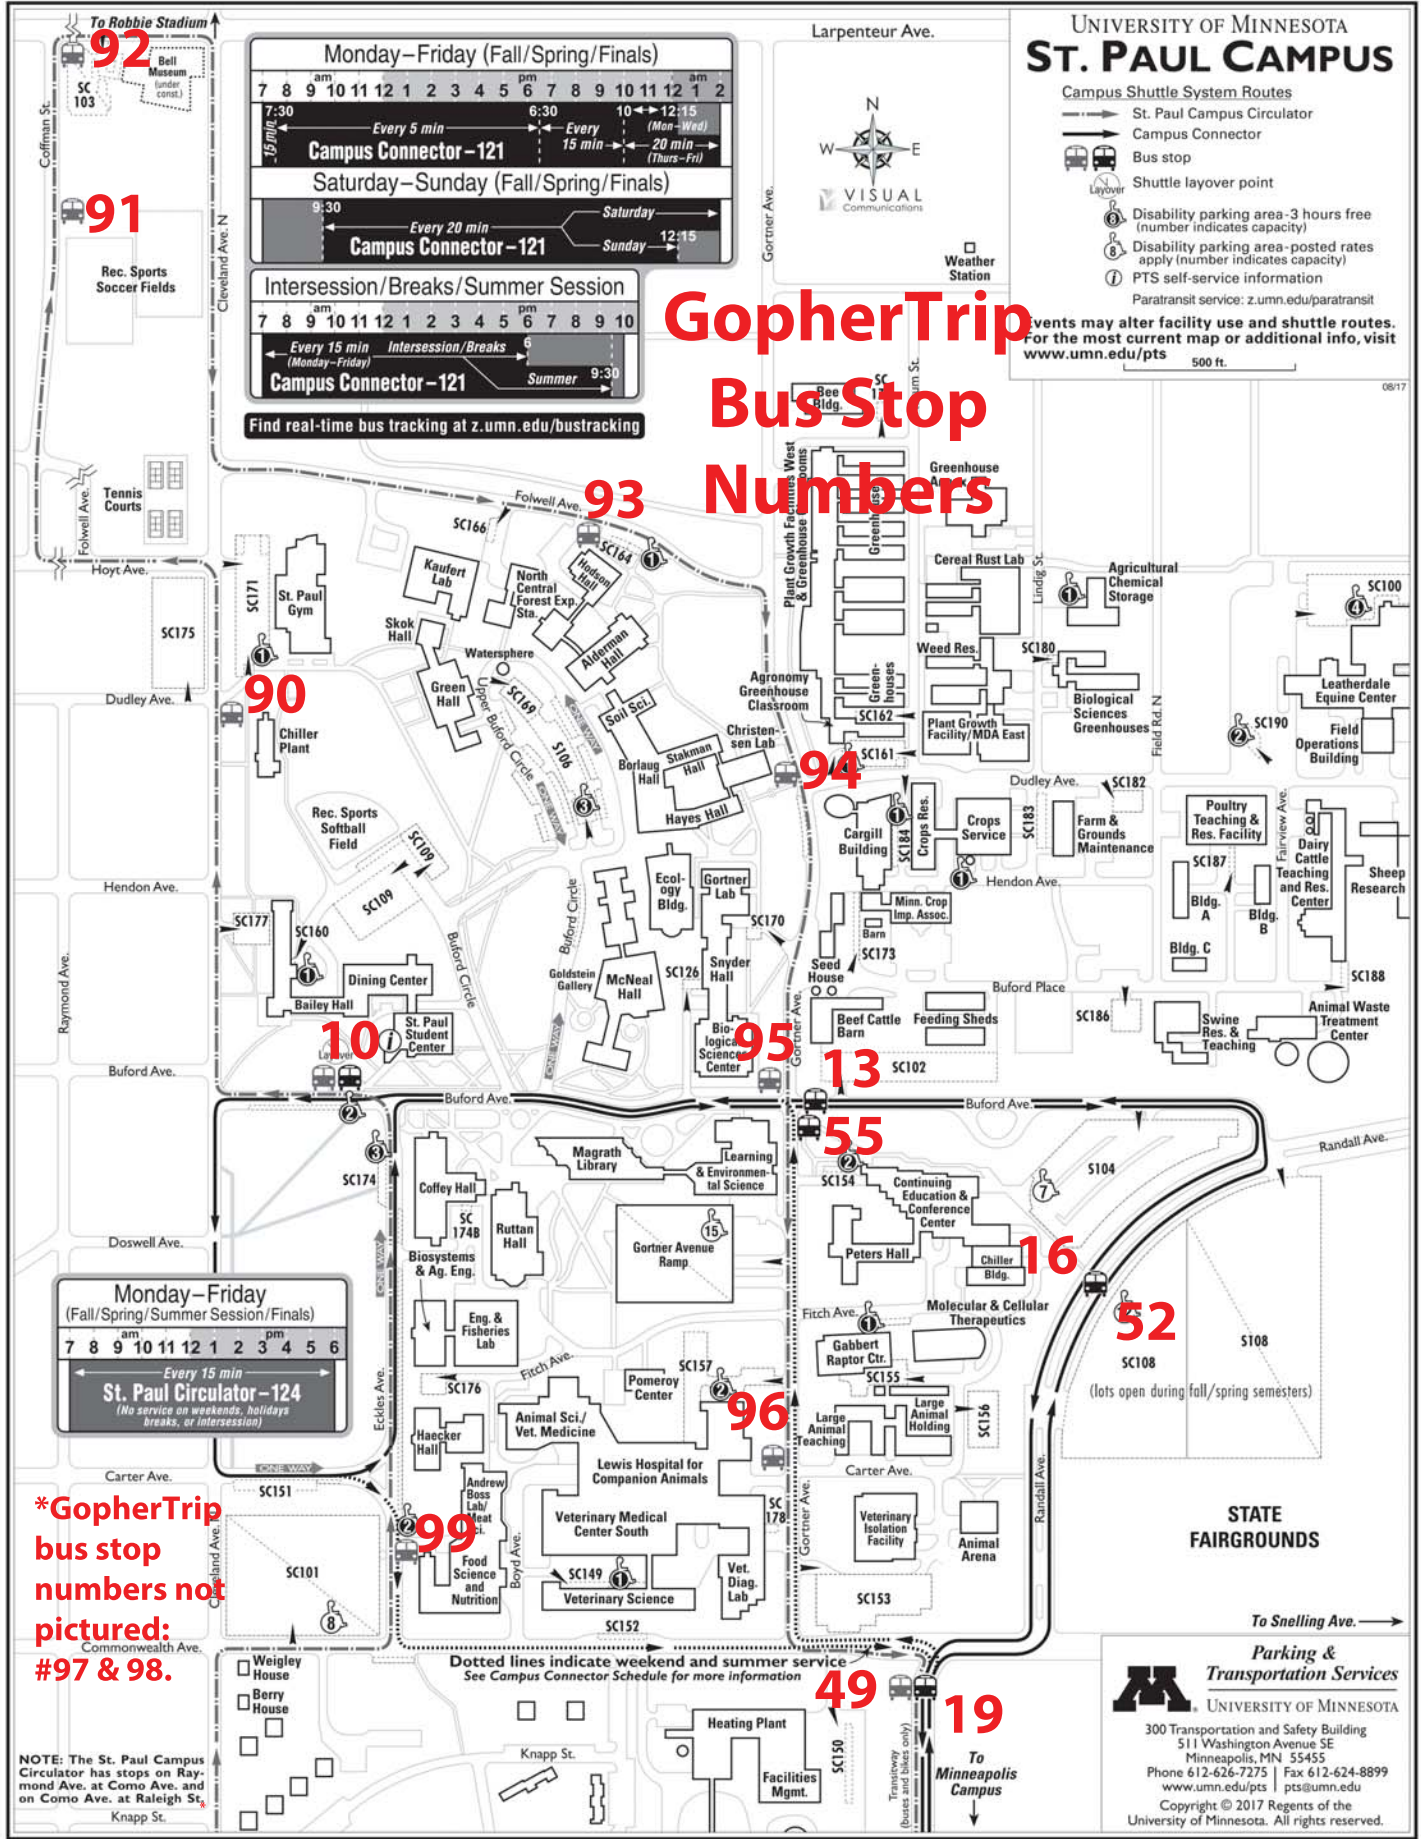

UNIVERSITY OF MINNESOTA
ST. PAUL CAMPUS

Campus Shuttle System Routes

- St. Paul Campus Circulator
- Campus Connector
- Bus stop
- Shuttle layover point

- Disability parking area-3 hours free (number indicates capacity)
- Disability parking area-posted rates apply (number indicates capacity)
- PTS self-service information
- Paratransit service: z.umn.edu/paratransit

Events may alter facility use and shuttle routes. For the most current map or additional info, visit www.umn.edu/pts

500 ft.

0817

Monday–Friday (Fall/Spring/Finals)																											
am							pm																				
7	8	9	10	11	12	1	2	3	4	5	6	7	8	9	10	11	12	1	2								
7:30							6:30							10:15													
Every 5 min														Every 15 min (Mon–Wed)							Every 20 min (Thurs–Fri)						
Saturday–Sunday (Fall/Spring/Finals)																											
9:30														Saturday							Sunday						
Every 20 min														12:15							12:15						

Find real-time bus tracking at z.umn.edu/bustracking

**GopherTrip
Bus Stop
Numbers**

Monday–Friday (Fall/Spring/Summer Session/Finals)													
am							pm						
7	8	9	10	11	12	1	2	3	4	5	6		
Every 15 min													
St. Paul Circulator–124													
(No service on weekends, holidays, breaks, or interession)													

***GopherTrip bus stop numbers not pictured: #97 & 98.**

Dotted lines indicate weekend and summer service. See Campus Connector Schedule for more information

NOTE: The St. Paul Campus Circulator has stops on Raymond Ave. at Como Ave. and on Como Ave. at Raleigh St.