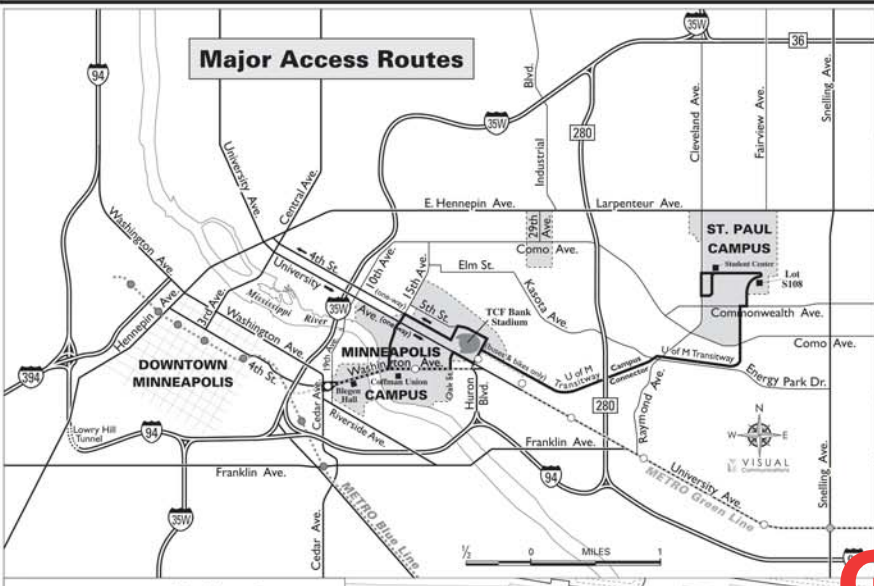

Major Access Routes

MARCY-HOLMES

**GopherTrip
Bus Stop
Numbers**

Parking & Transportation Services

UNIVERSITY OF MINNESOTA

300 Transportation and Safety Building
511 Washington Avenue SE
Minneapolis, MN 55455
Phone 612-626-7275 | Fax 612-624-8899
www.umn.edu/pts | pts@umn.edu
Copyright © 2017 Regents of the University of Minnesota. All rights reserved.

Events may alter facility use and shuttle routes. For the most current map or additional info, visit www.umn.edu/pts

Saturday-Sunday (Fall/Spring/Finals)																				
am							pm													
9	10	11	12	1	2	3	4	5	6	7	8	9	10	11	12	1	2			
← Every 20 min →							← Saturday →							← Sunday →						
Campus Connector - 121																				
← Every 15 min →							← Saturday →							← Sunday →						
University Ave. Circulator - 122																				

Find real time bus tracking at z.umn.edu/bustracking

**UNIVERSITY OF MINNESOTA
MINNEAPOLIS
WEST BANK**

- Campus Shuttle System Routes**
- Campus Connector
 - University Avenue Circulator
 - 4th Street Circulator
 - Bus stop
 - Shuttle layover point
- METRO LRT Line**
- Disability parking area-3 hours free (number indicates capacity)
 - Disability parking area-posted rates apply (number indicates capacity)
 - Disability transfer zone
 - Paratransit service: z.umn.edu/paratransit
- 500 ft.

Monday-Friday (Fall/Spring/Finals)																				
am							pm													
7	8	9	10	11	12	1	2	3	4	5	6	7	8	9	10	11	12	1	2	
← Every 5 min →							← Every 15 min →							← Every 10 min →						
Campus Connector - 121																				
← Every 10 min →							← Every 15 min →							← Every 10 min →						
University Ave. Circulator - 122																				
← Every 10 min →																				
4th Street Circulator - 123																				
No service																				