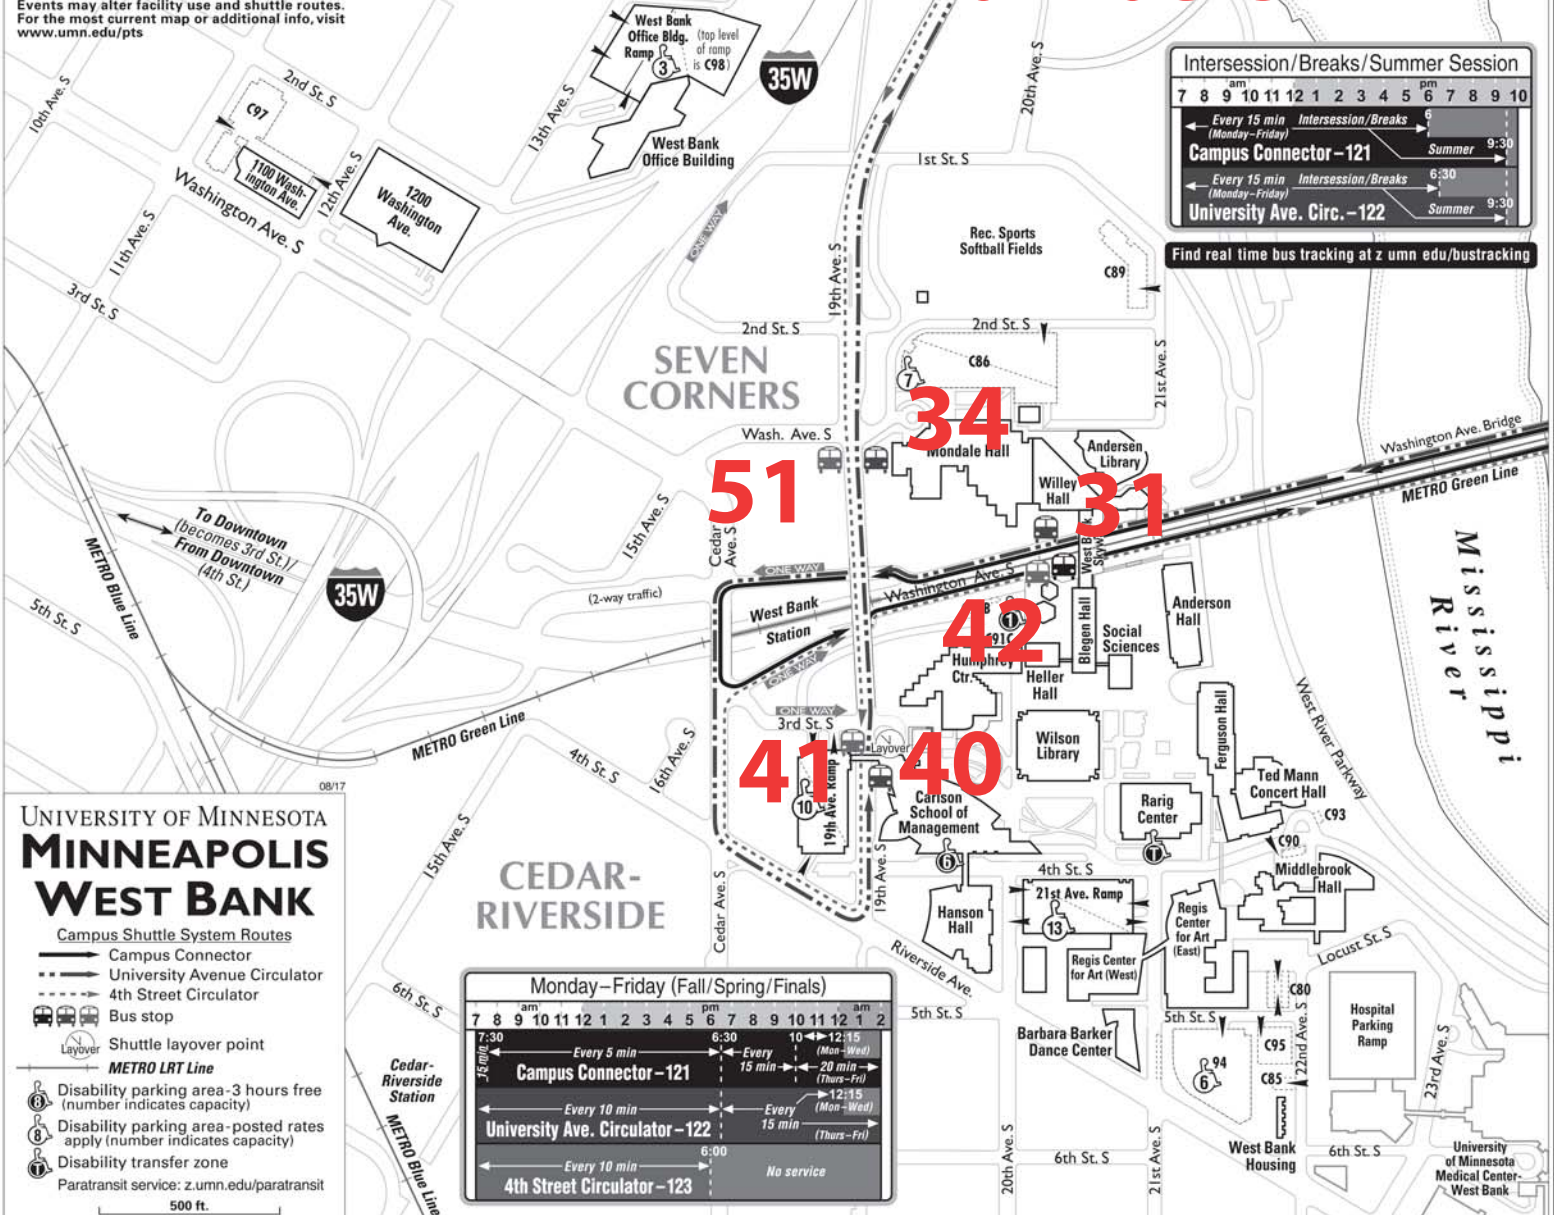

Events may alter facility use and shuttle routes. For the most current map or additional info, visit www.umn.edu/pts

Saturday-Sunday (Fall/Spring/Finals)																				
am							pm													
9	10	11	12	1	2	3	4	5	6	7	8	9	10	11	12	1	2			
← Every 20 min →							← Saturday →							← Sunday →						
Campus Connector - 121																				
← Every 15 min →							← Saturday →							← Sunday →						
University Ave. Circulator - 122																				

Intercession/Breaks/Summer Session																				
am							pm													
7	8	9	10	11	12	1	2	3	4	5	6	7	8	9	10					
← Every 15 min →							← Intercession/Breaks →							← Summer →						
Campus Connector - 121																				
← Every 15 min →							← Intercession/Breaks →							← Summer →						
University Ave. Circ. - 122																				

Find real time bus tracking at z.umn.edu/bustracking

**UNIVERSITY OF MINNESOTA
MINNEAPOLIS
WEST BANK**

- Campus Shuttle System Routes**
- Campus Connector
 - University Avenue Circulator
 - 4th Street Circulator
 - Bus stop
 - Shuttle layover point
- METRO LRT Line**
- Disability parking area-3 hours free (number indicates capacity)
 - Disability parking area-posted rates apply (number indicates capacity)
 - Disability transfer zone
 - Paratransit service: z.umn.edu/paratransit
- 500 ft.

Monday-Friday (Fall/Spring/Finals)																				
am							pm													
7	8	9	10	11	12	1	2	3	4	5	6	7	8	9	10	11	12	1	2	
← Every 5 min →							← Every 15 min →							← Every 10 min →						
Campus Connector - 121																				
← Every 10 min →							← Every 15 min →							← Every 10 min →						
University Ave. Circulator - 122																				
← Every 10 min →																				
4th Street Circulator - 123																				
No service																				